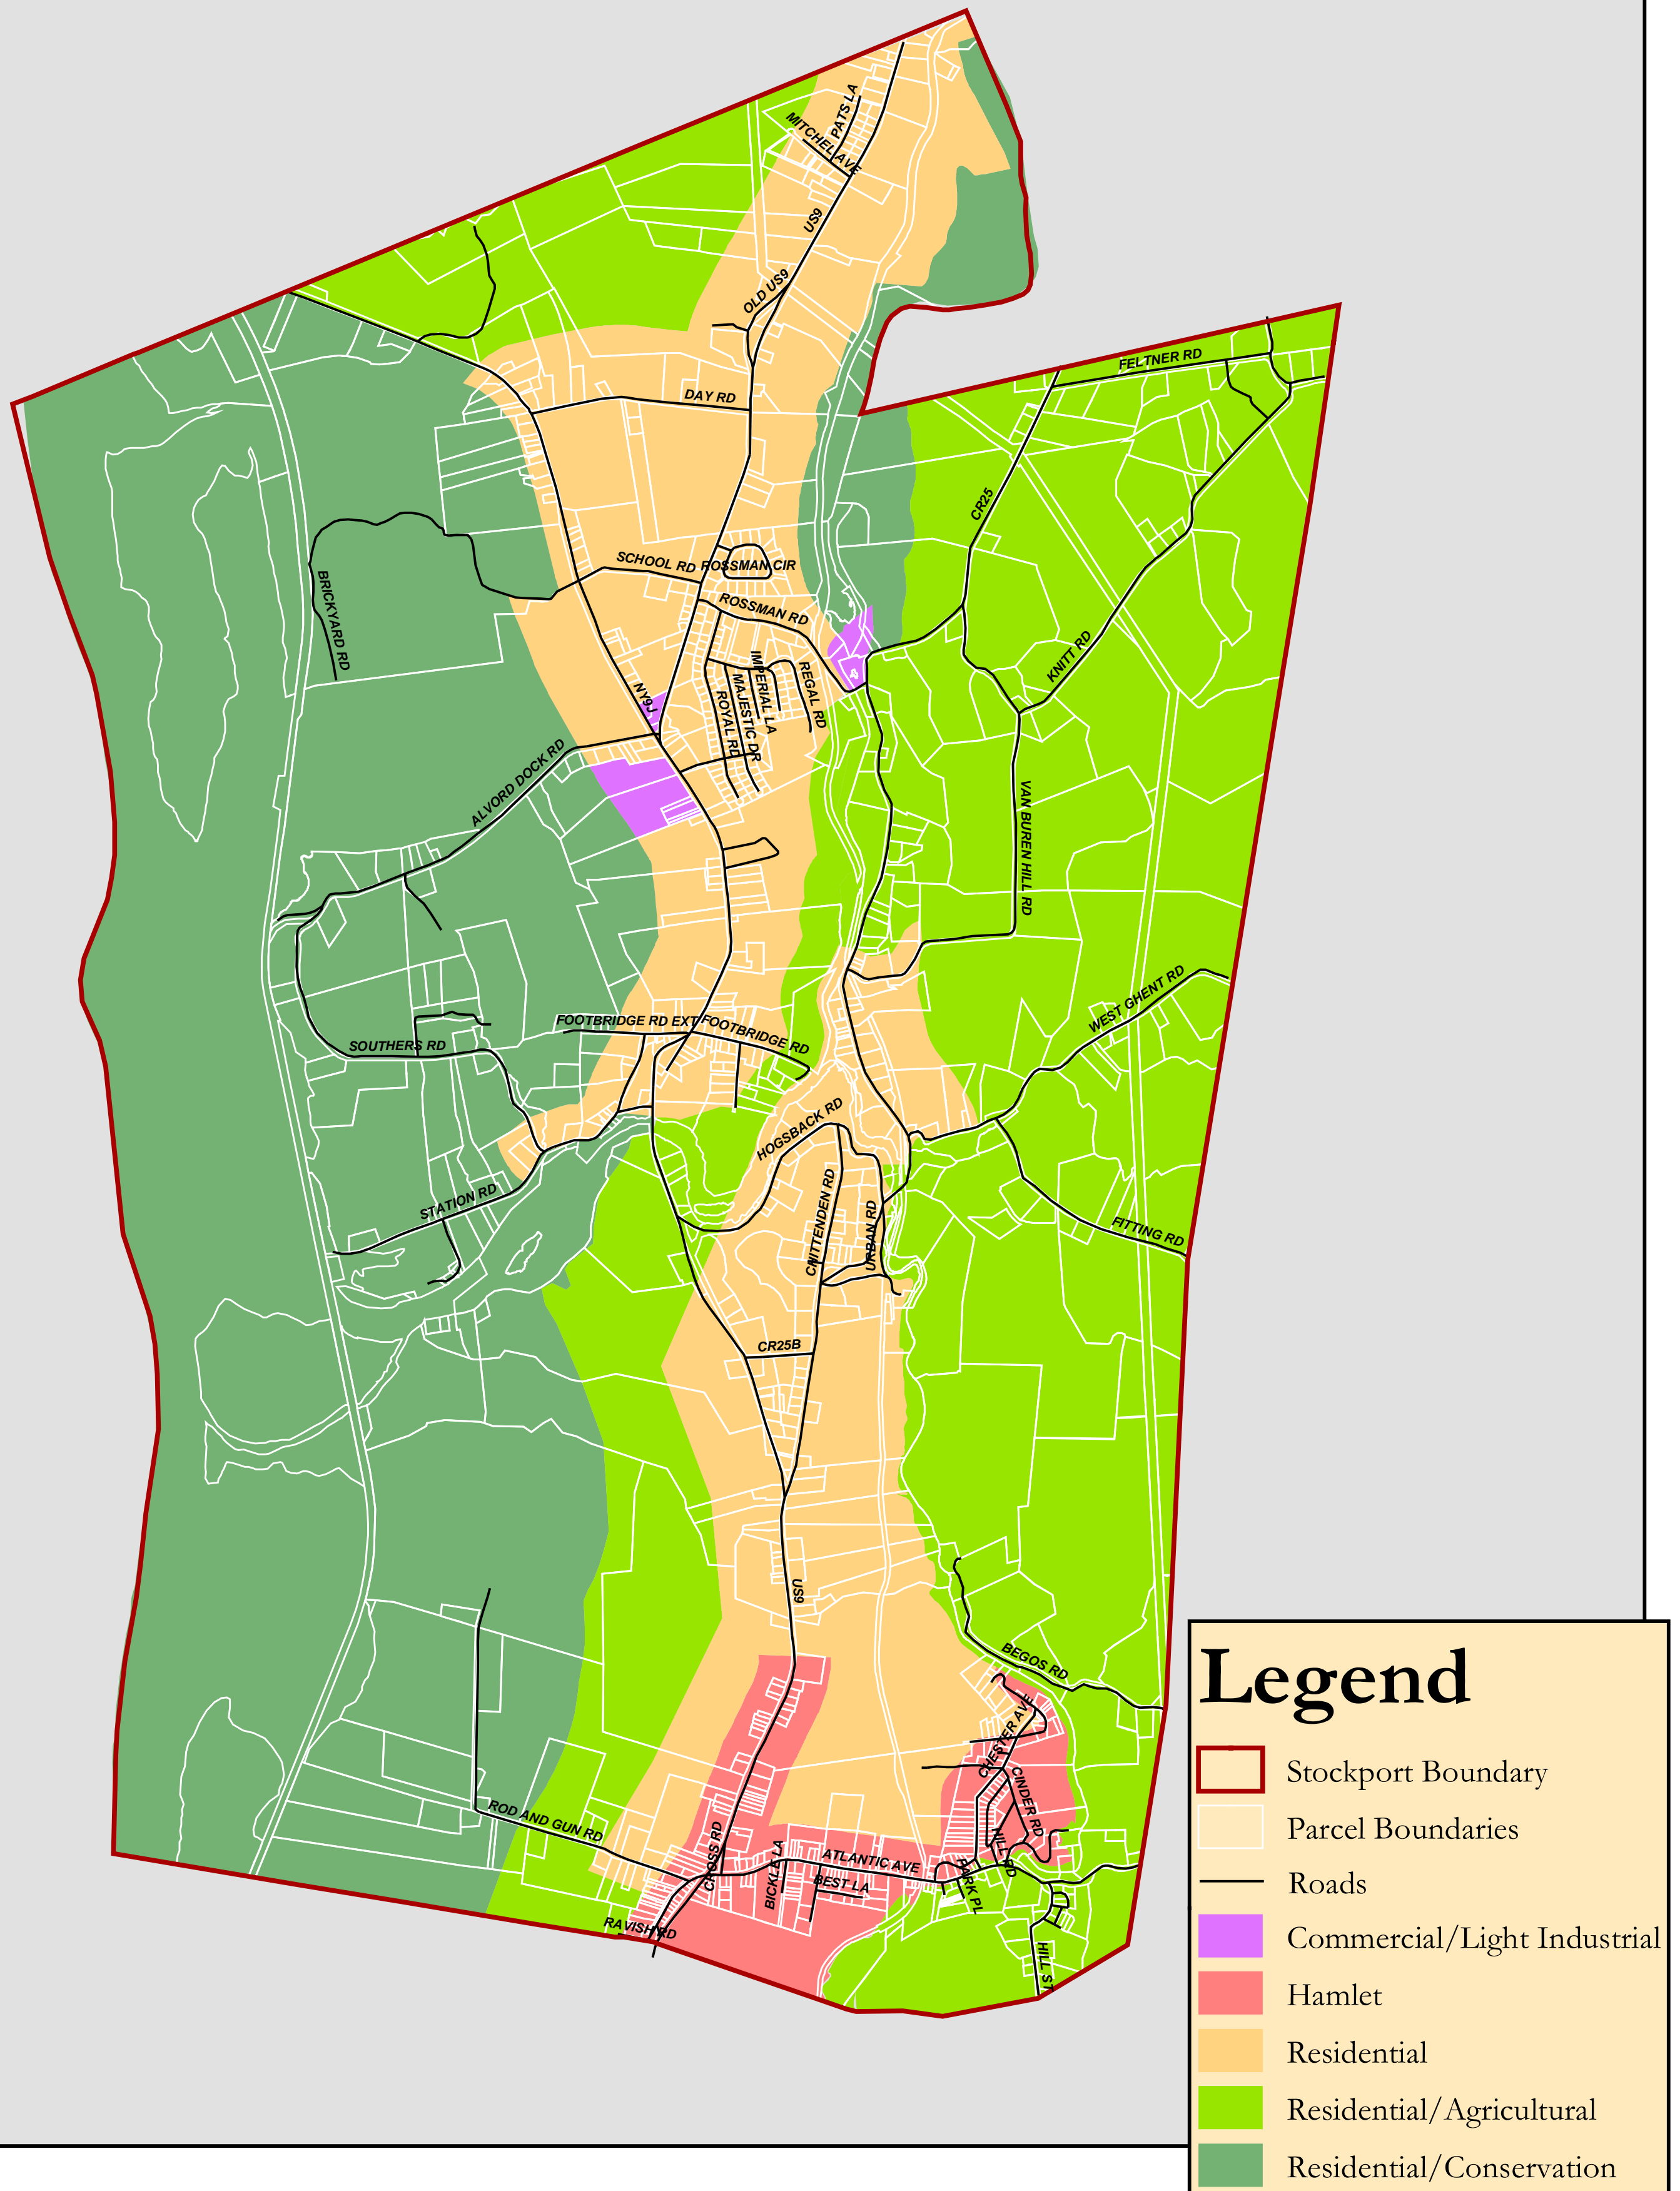

Town of Stockport Comprehensive Plan

0 0.5 1 2 Miles

Map 1:
Current Zoning