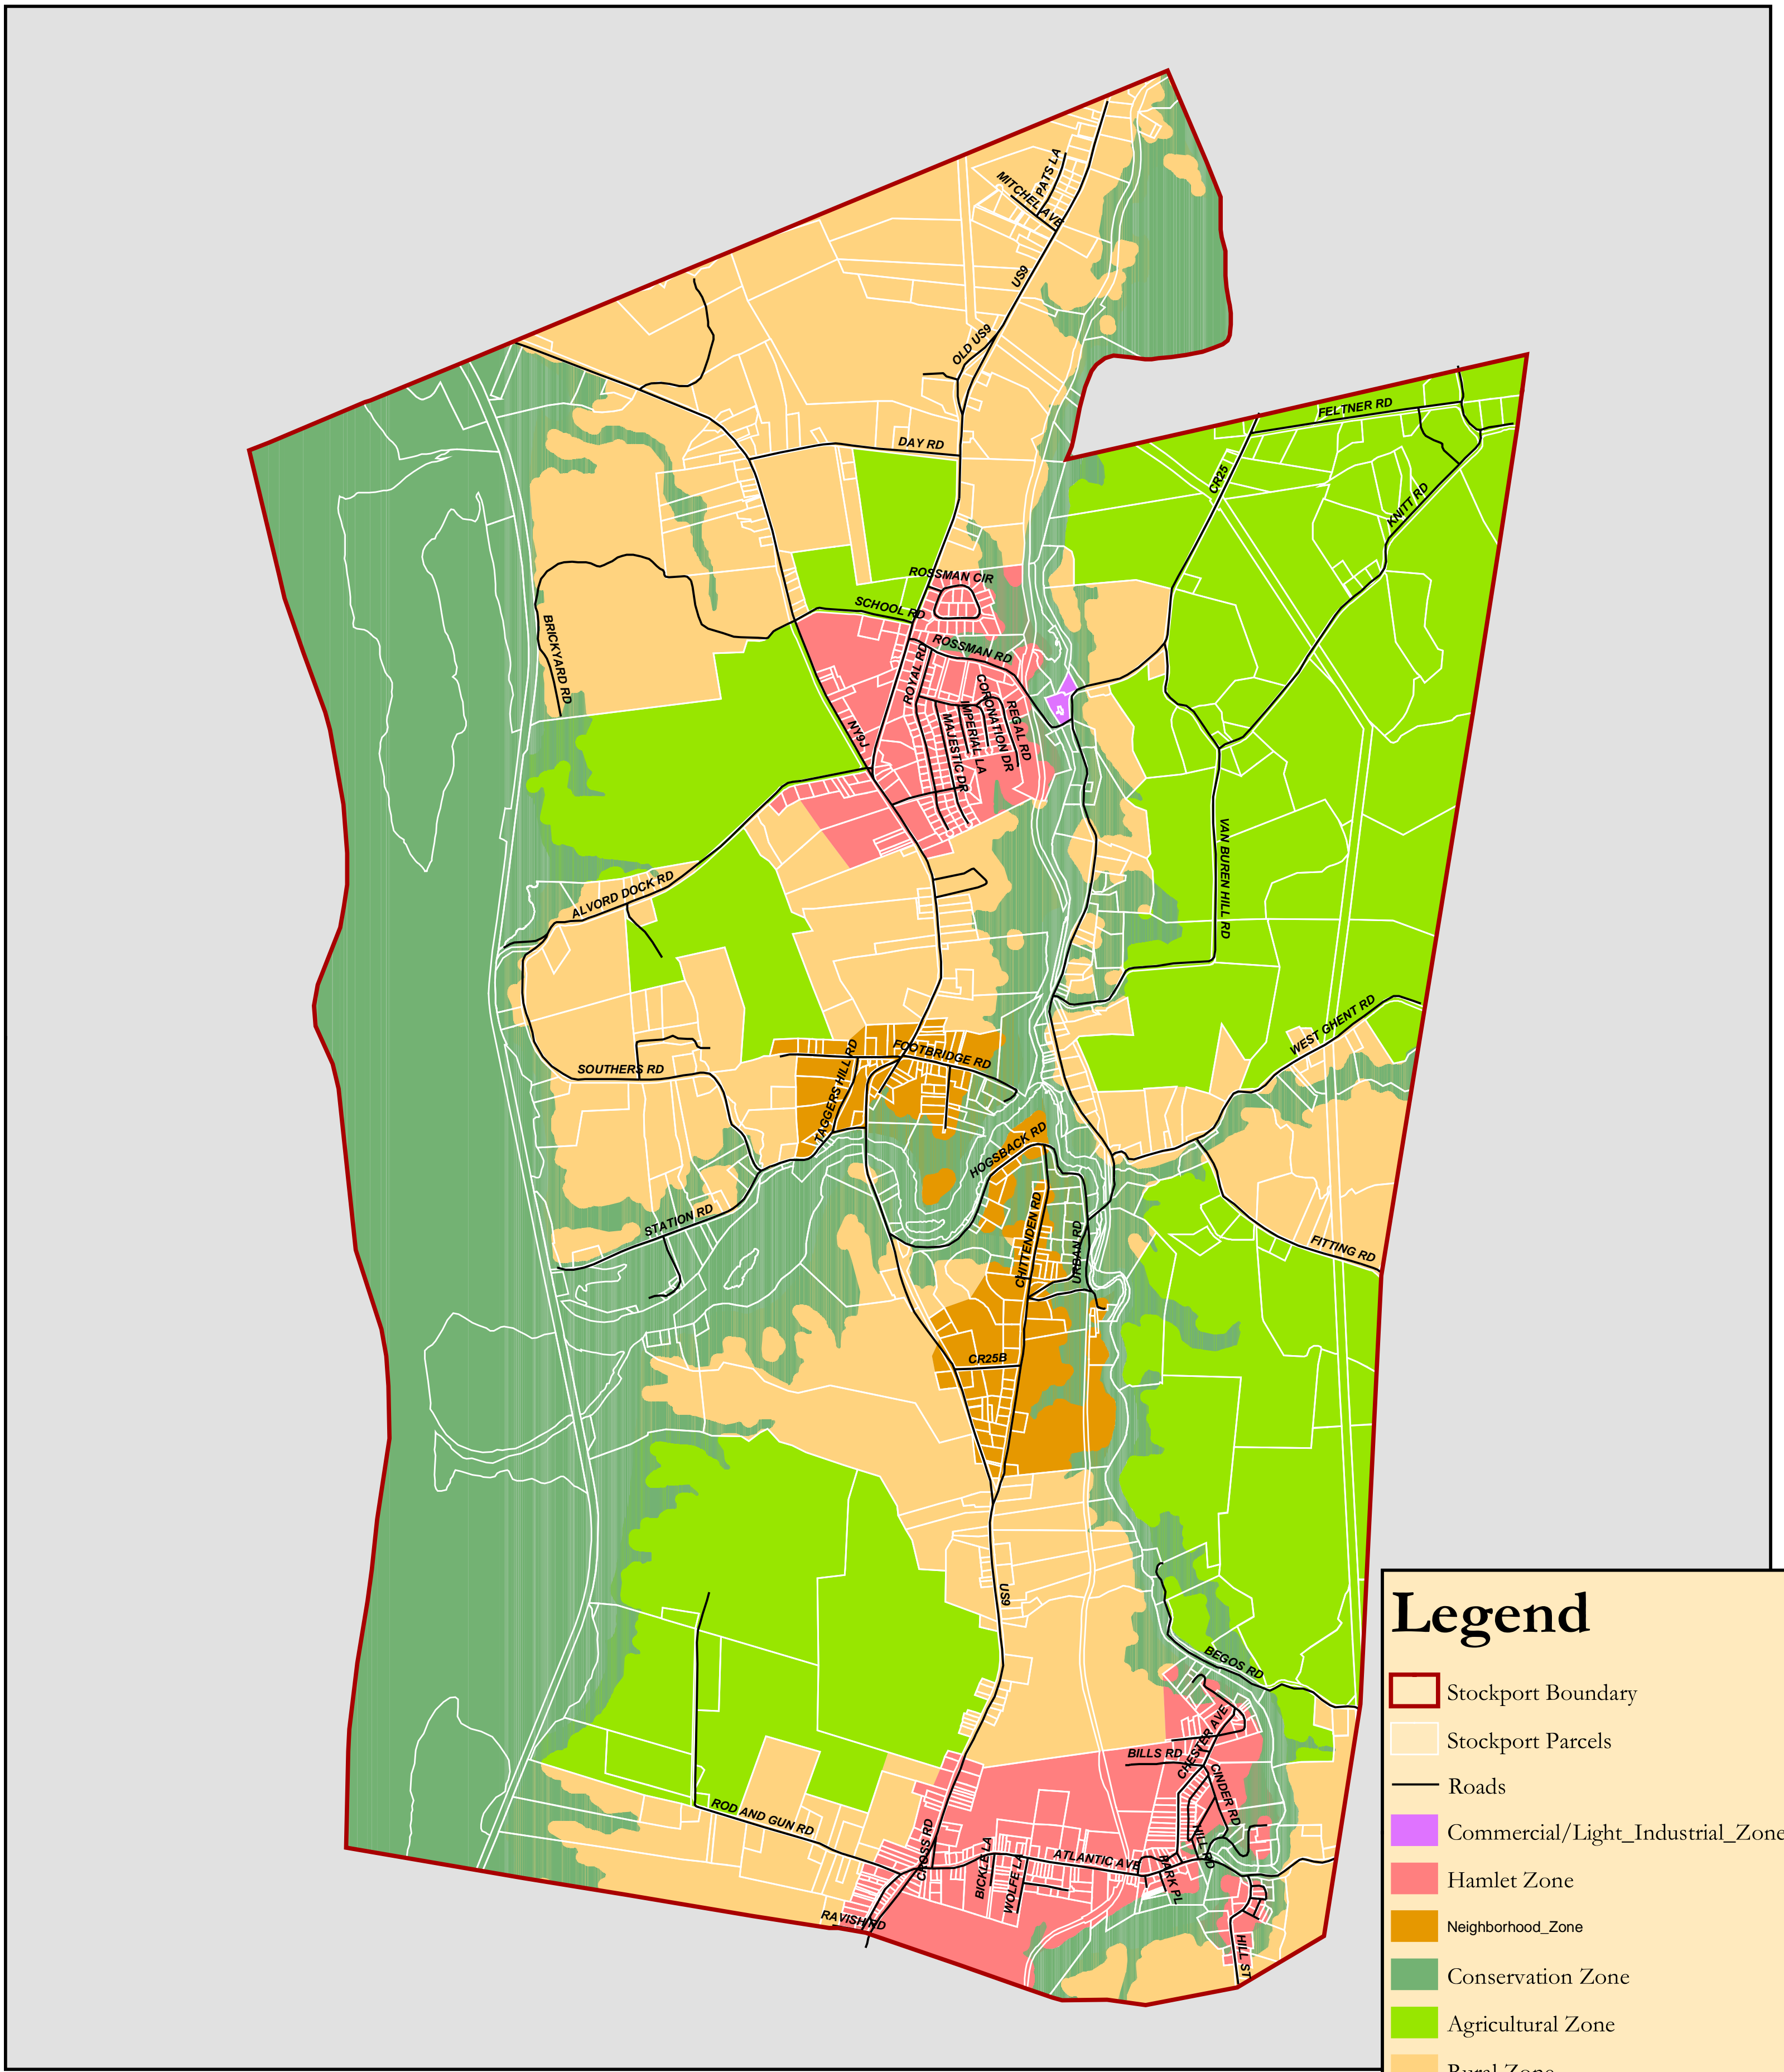

Town of Stockport Comprehensive Plan

0 0.5 1 2 Miles

Map 2:
Future Land Use/Conceptual Zoning