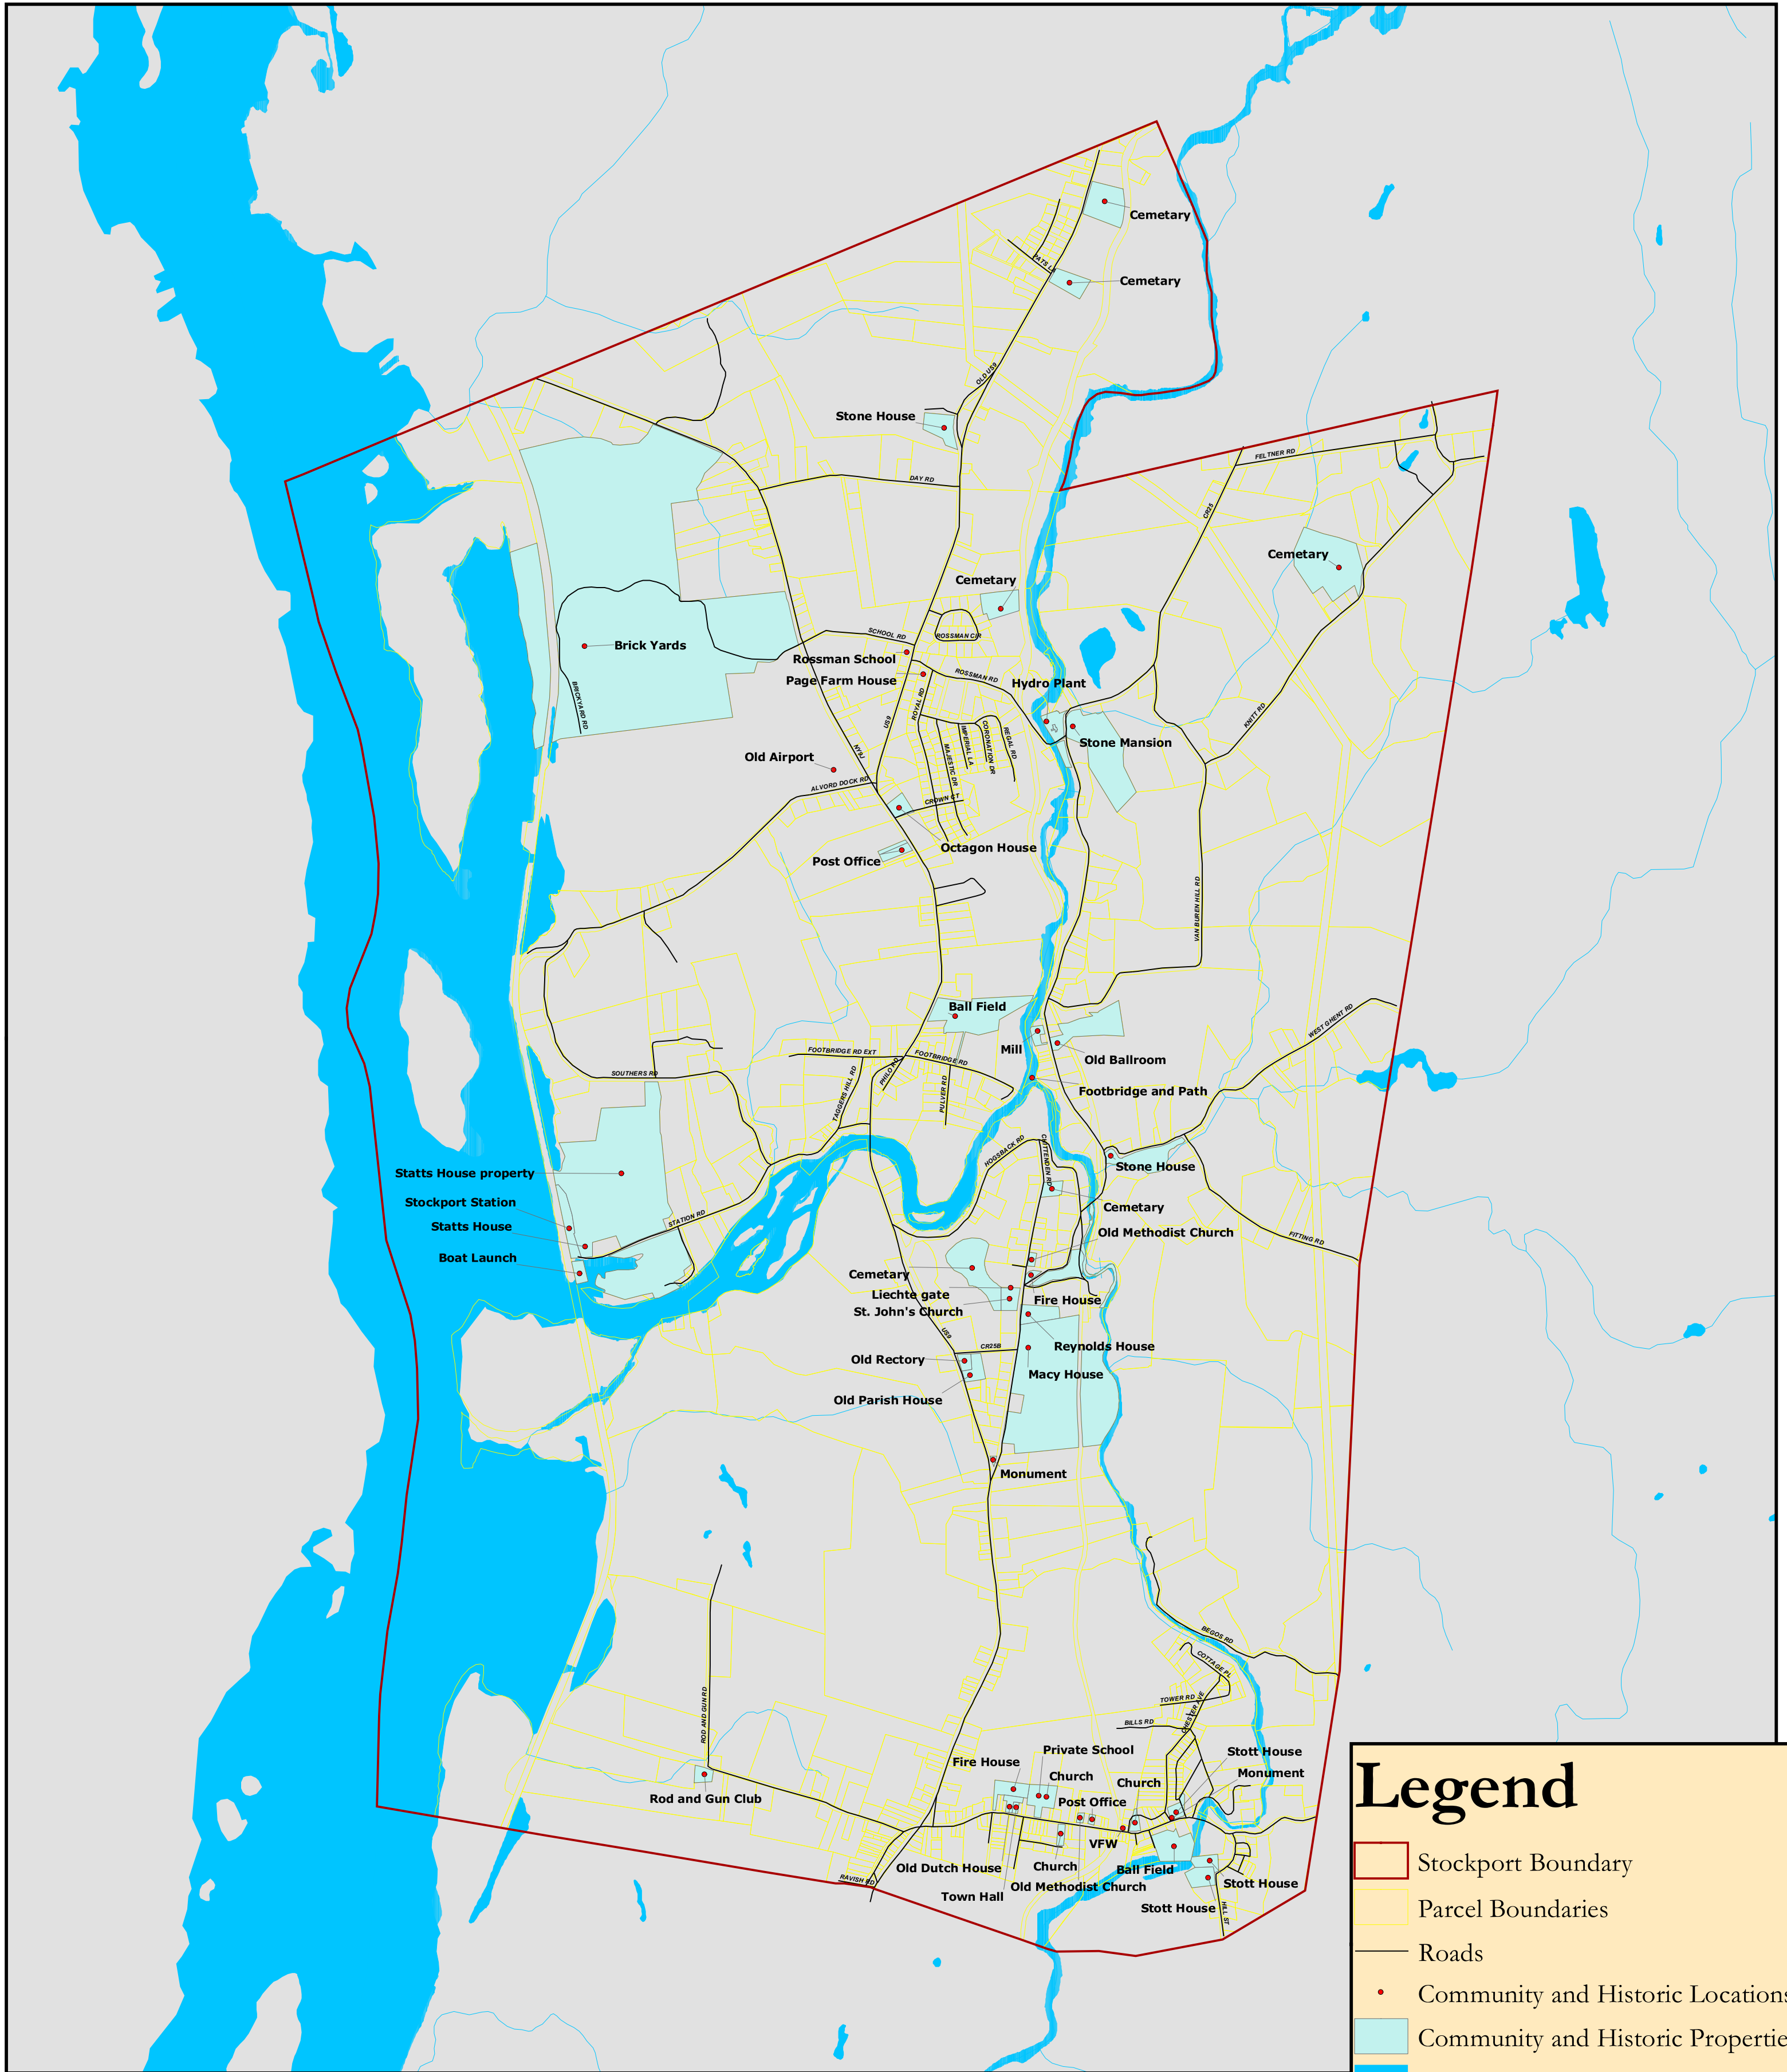

Town of Stockport Comprehensive Plan

Legend

- Stockport Boundary
- Parcel Boundaries
- Roads
- Community and Historic Locations
- Community and Historic Properties
- Water_Features
- Streams

0 0.5 1 2 Miles

Map 3:
Community and Historic Locations