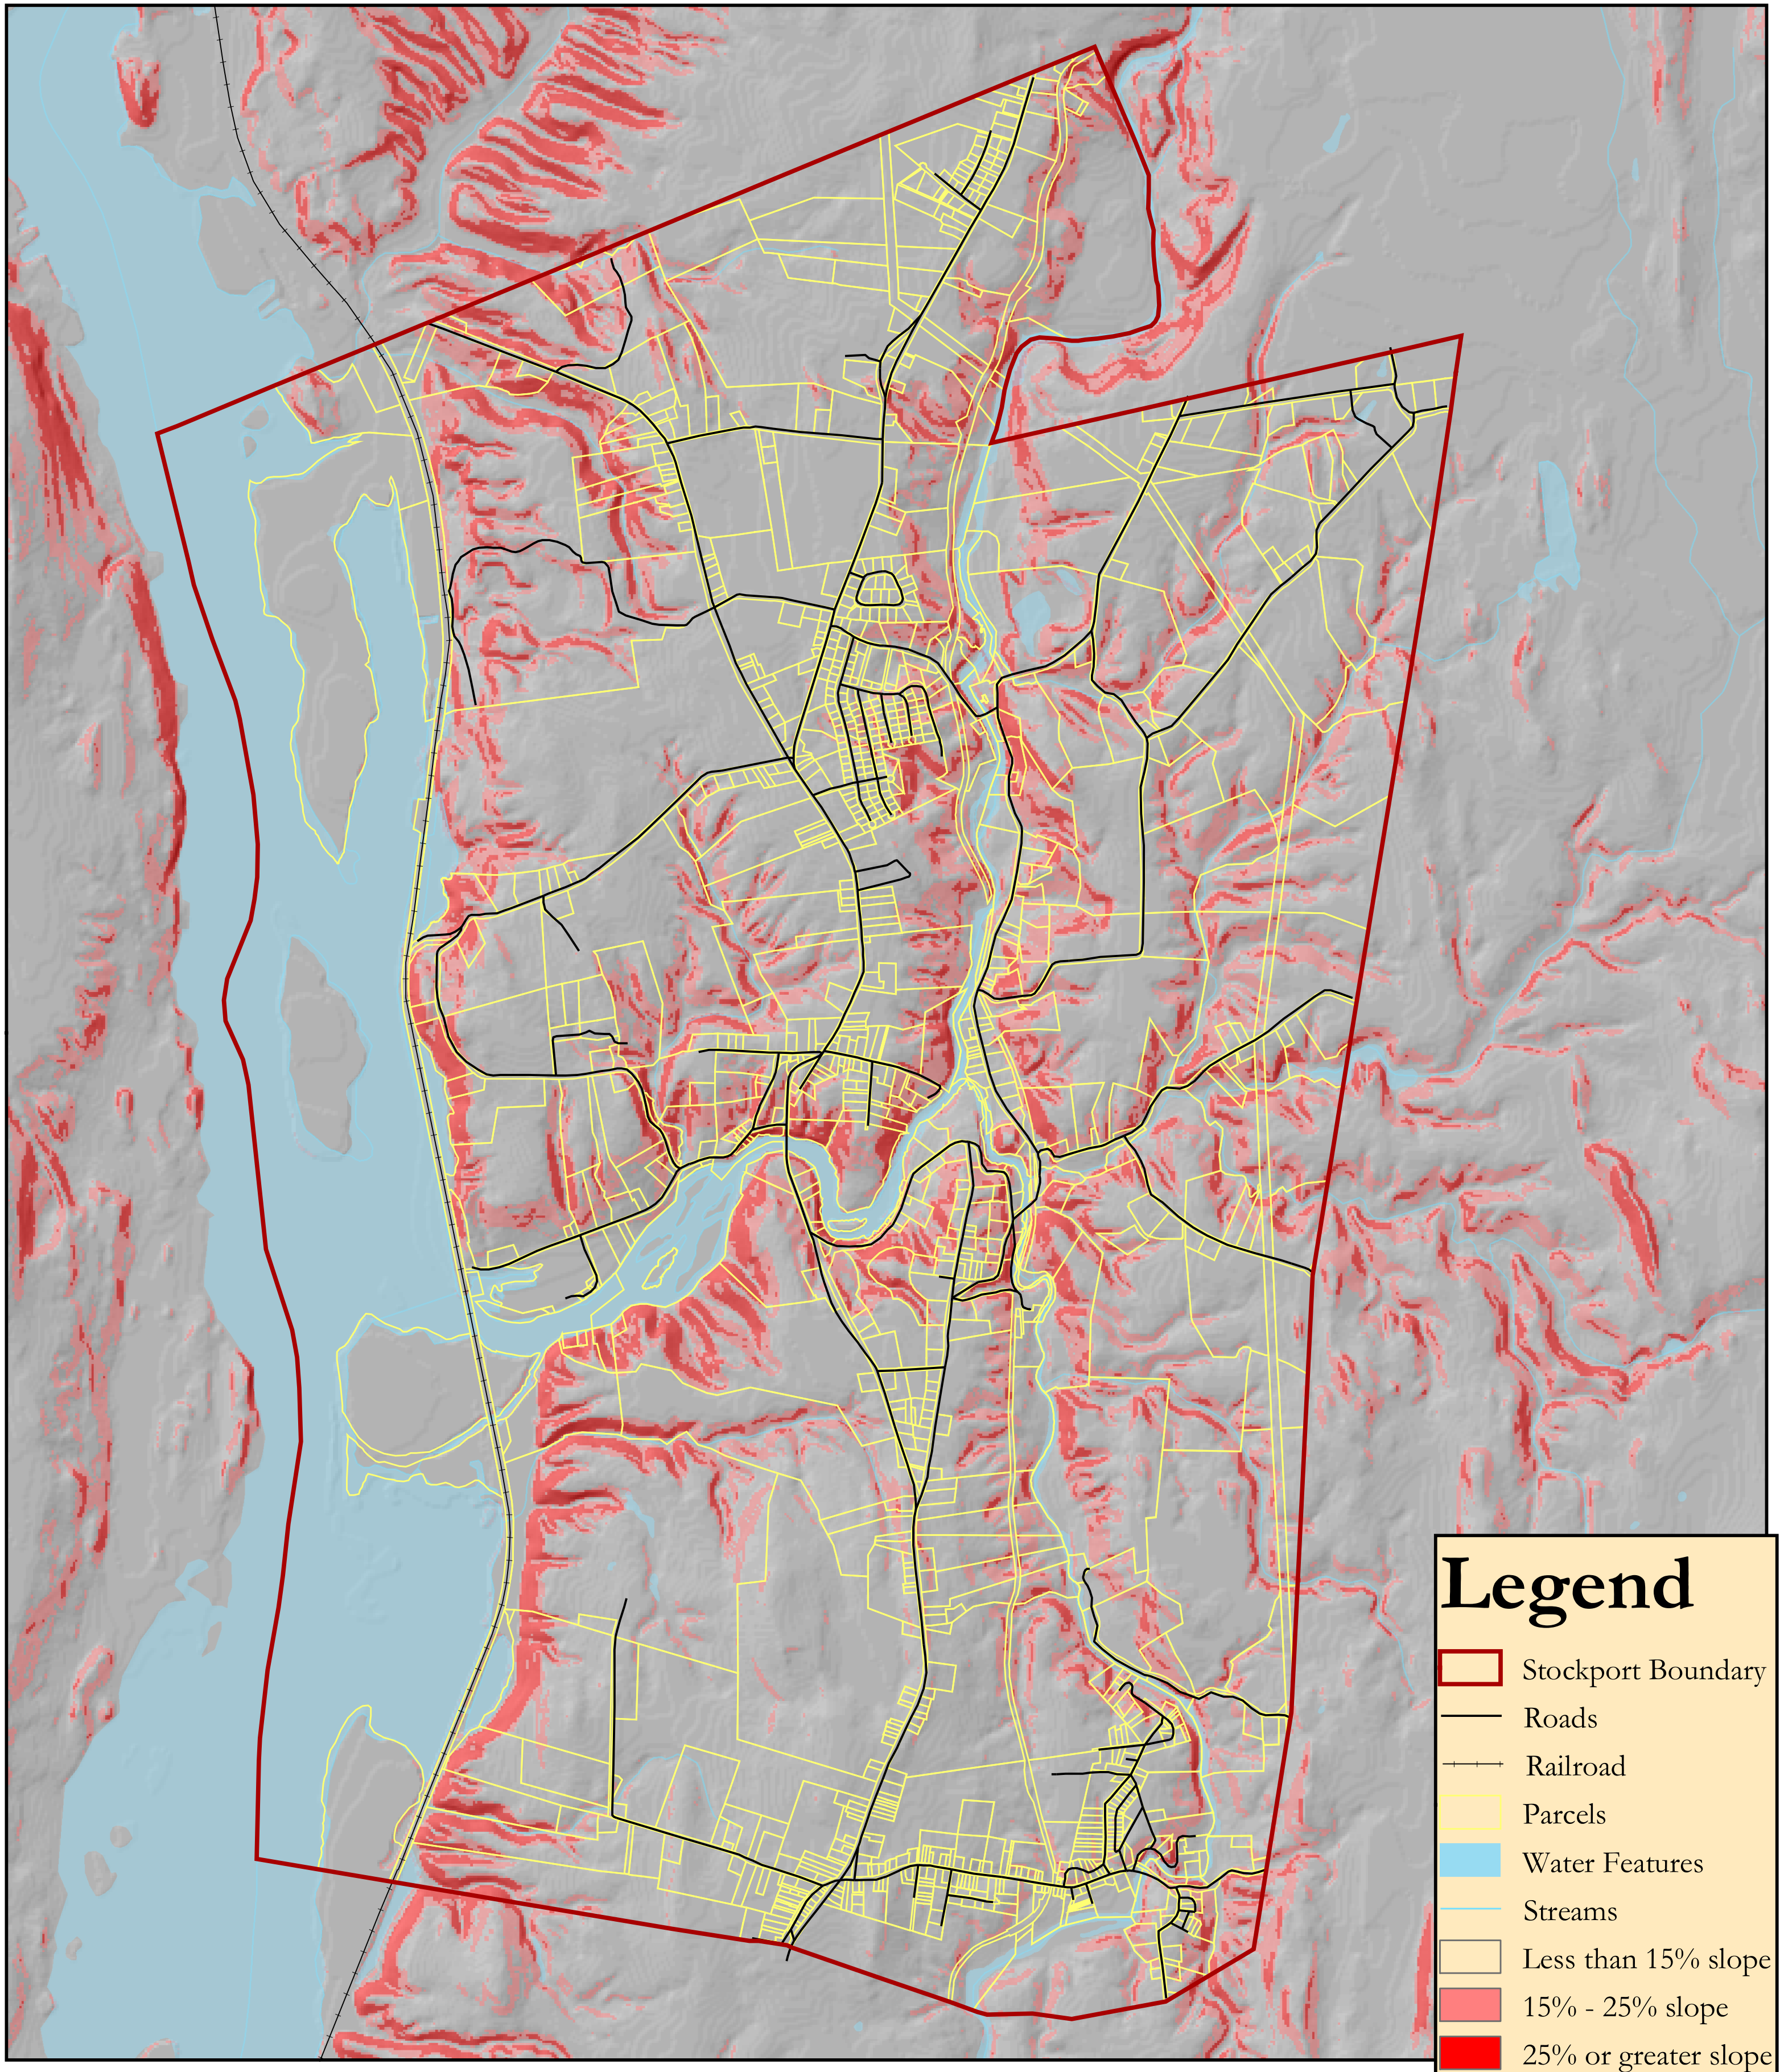

Town of Stockport Comprehensive Plan

0 0.5 1 2 Miles

Map 6:
Steep Slopes