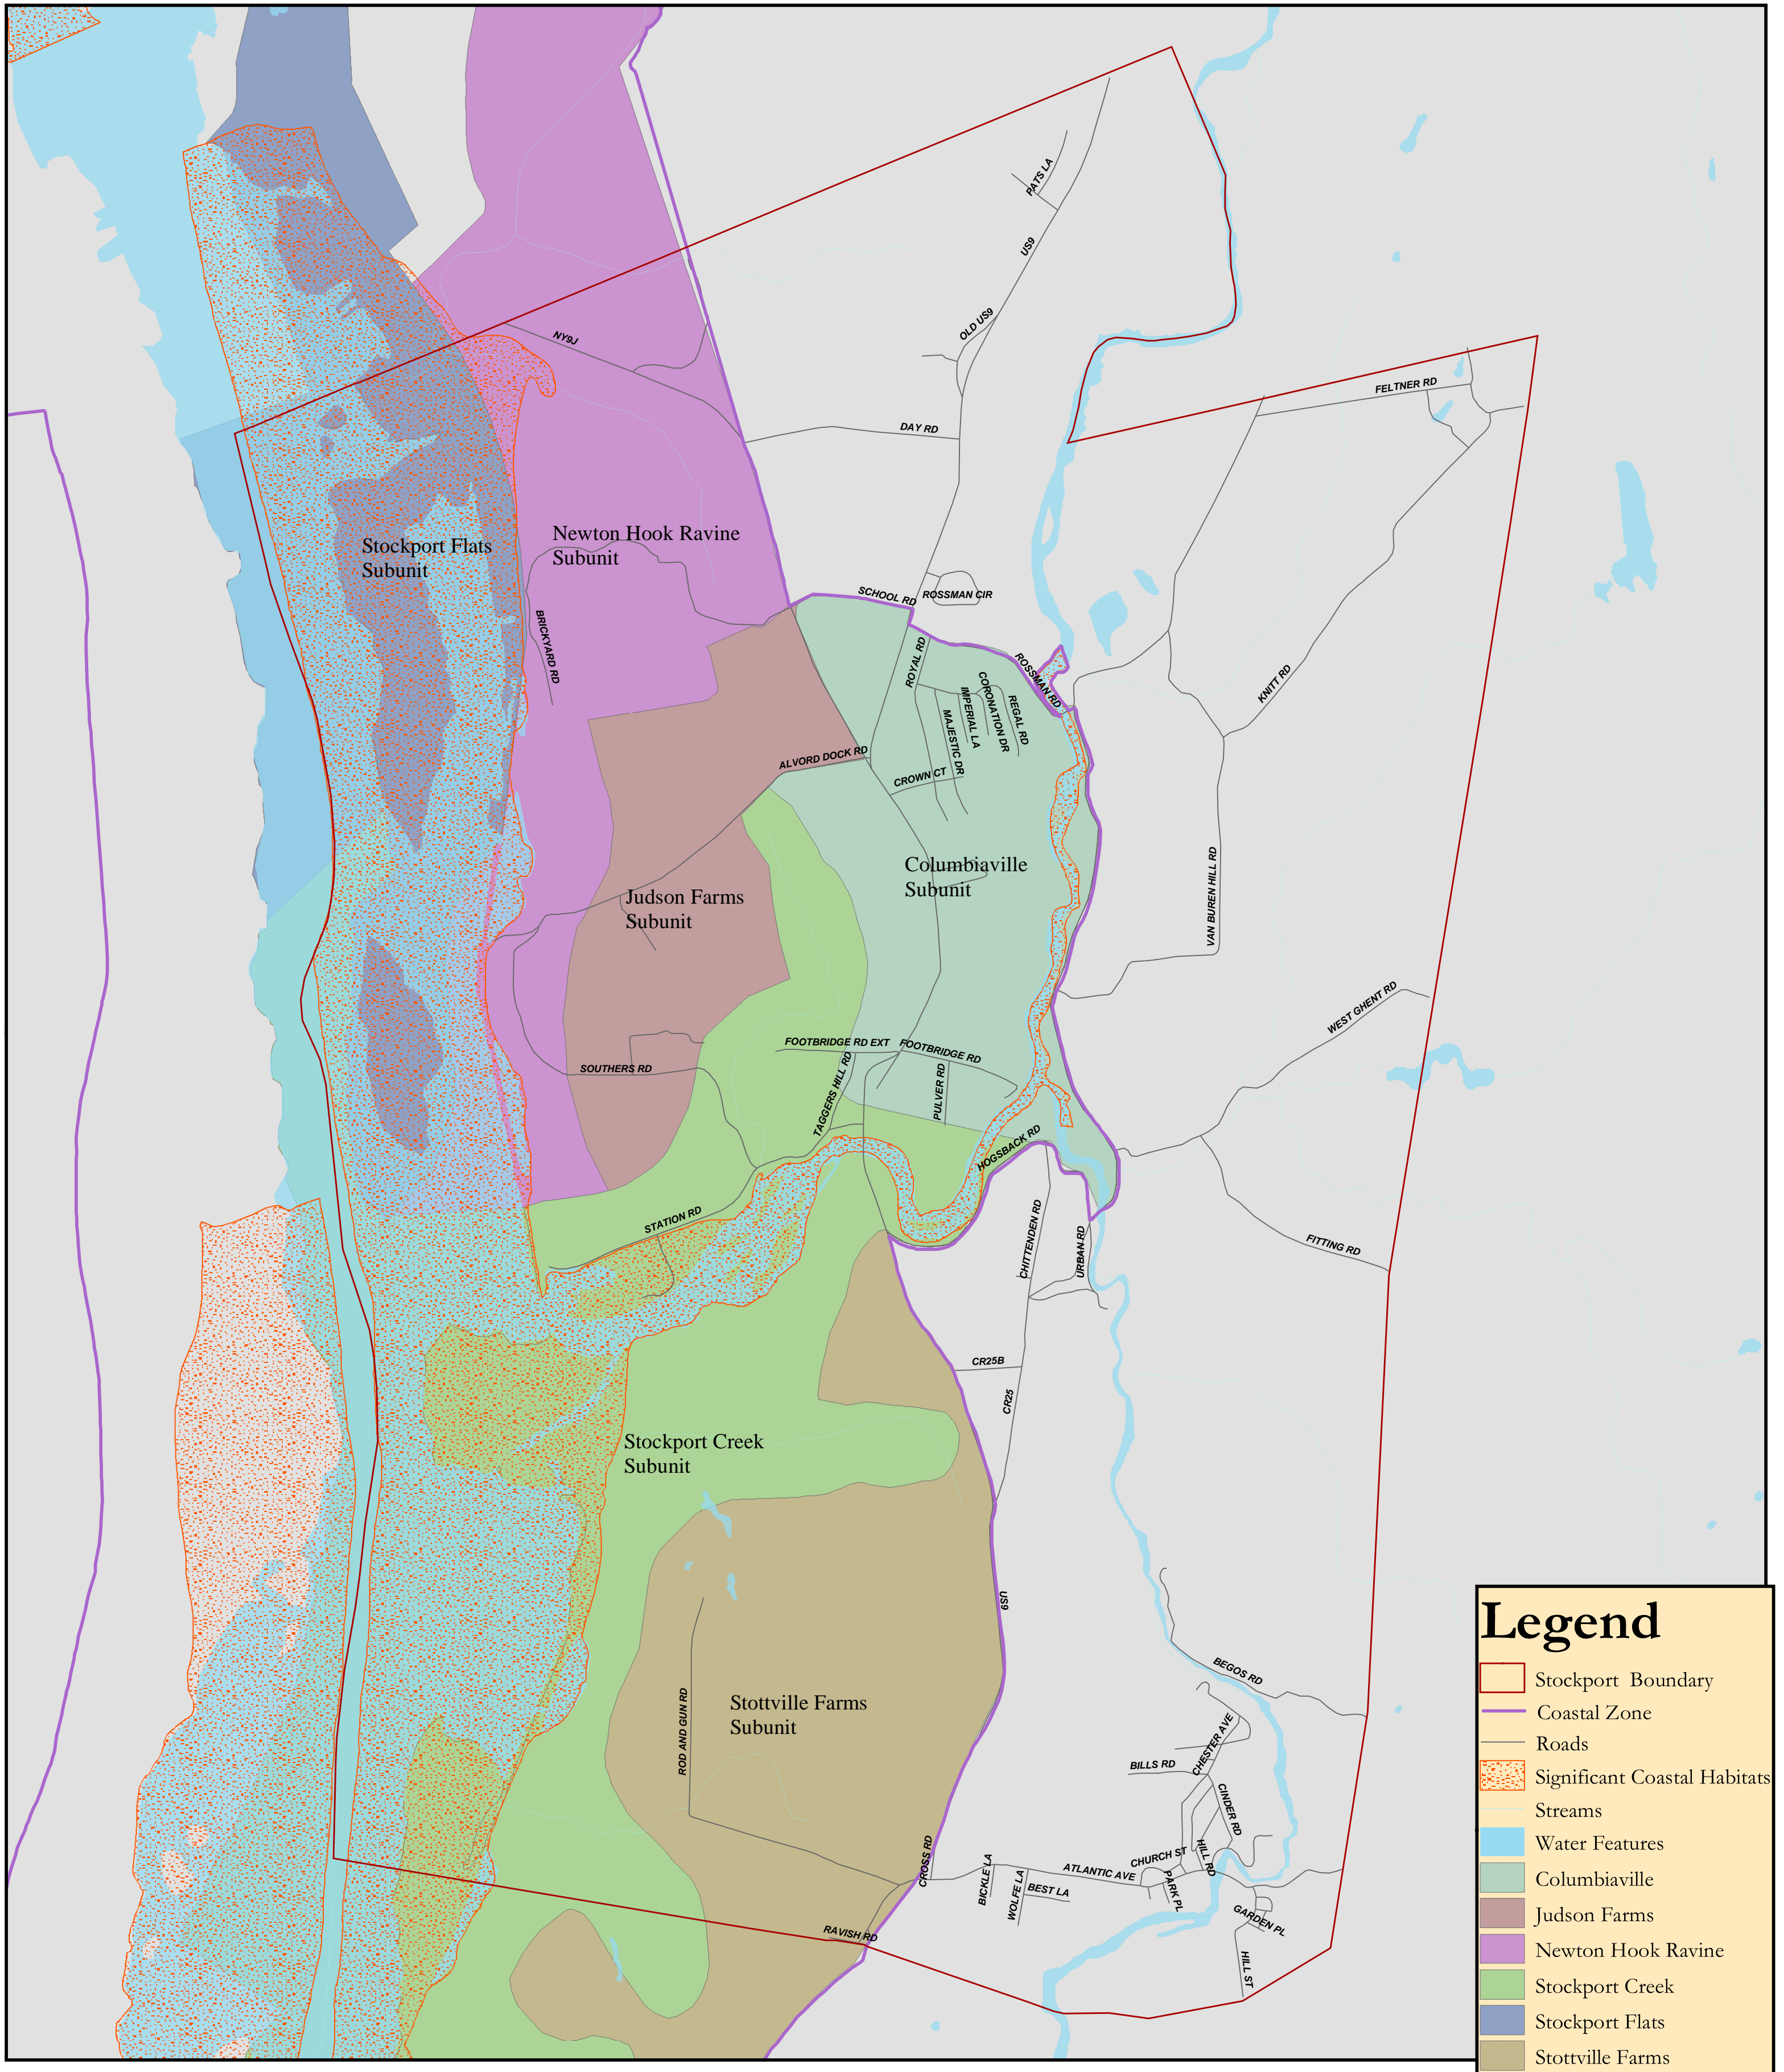

Town of Stockport Comprehensive Plan

0 0.5 1 2 Miles

Map 7:
NYS Designated Coastal Zone,
Significant Coastal Wildlife Habitat, and
Scenic Areas of Statewide Significance (SASS)