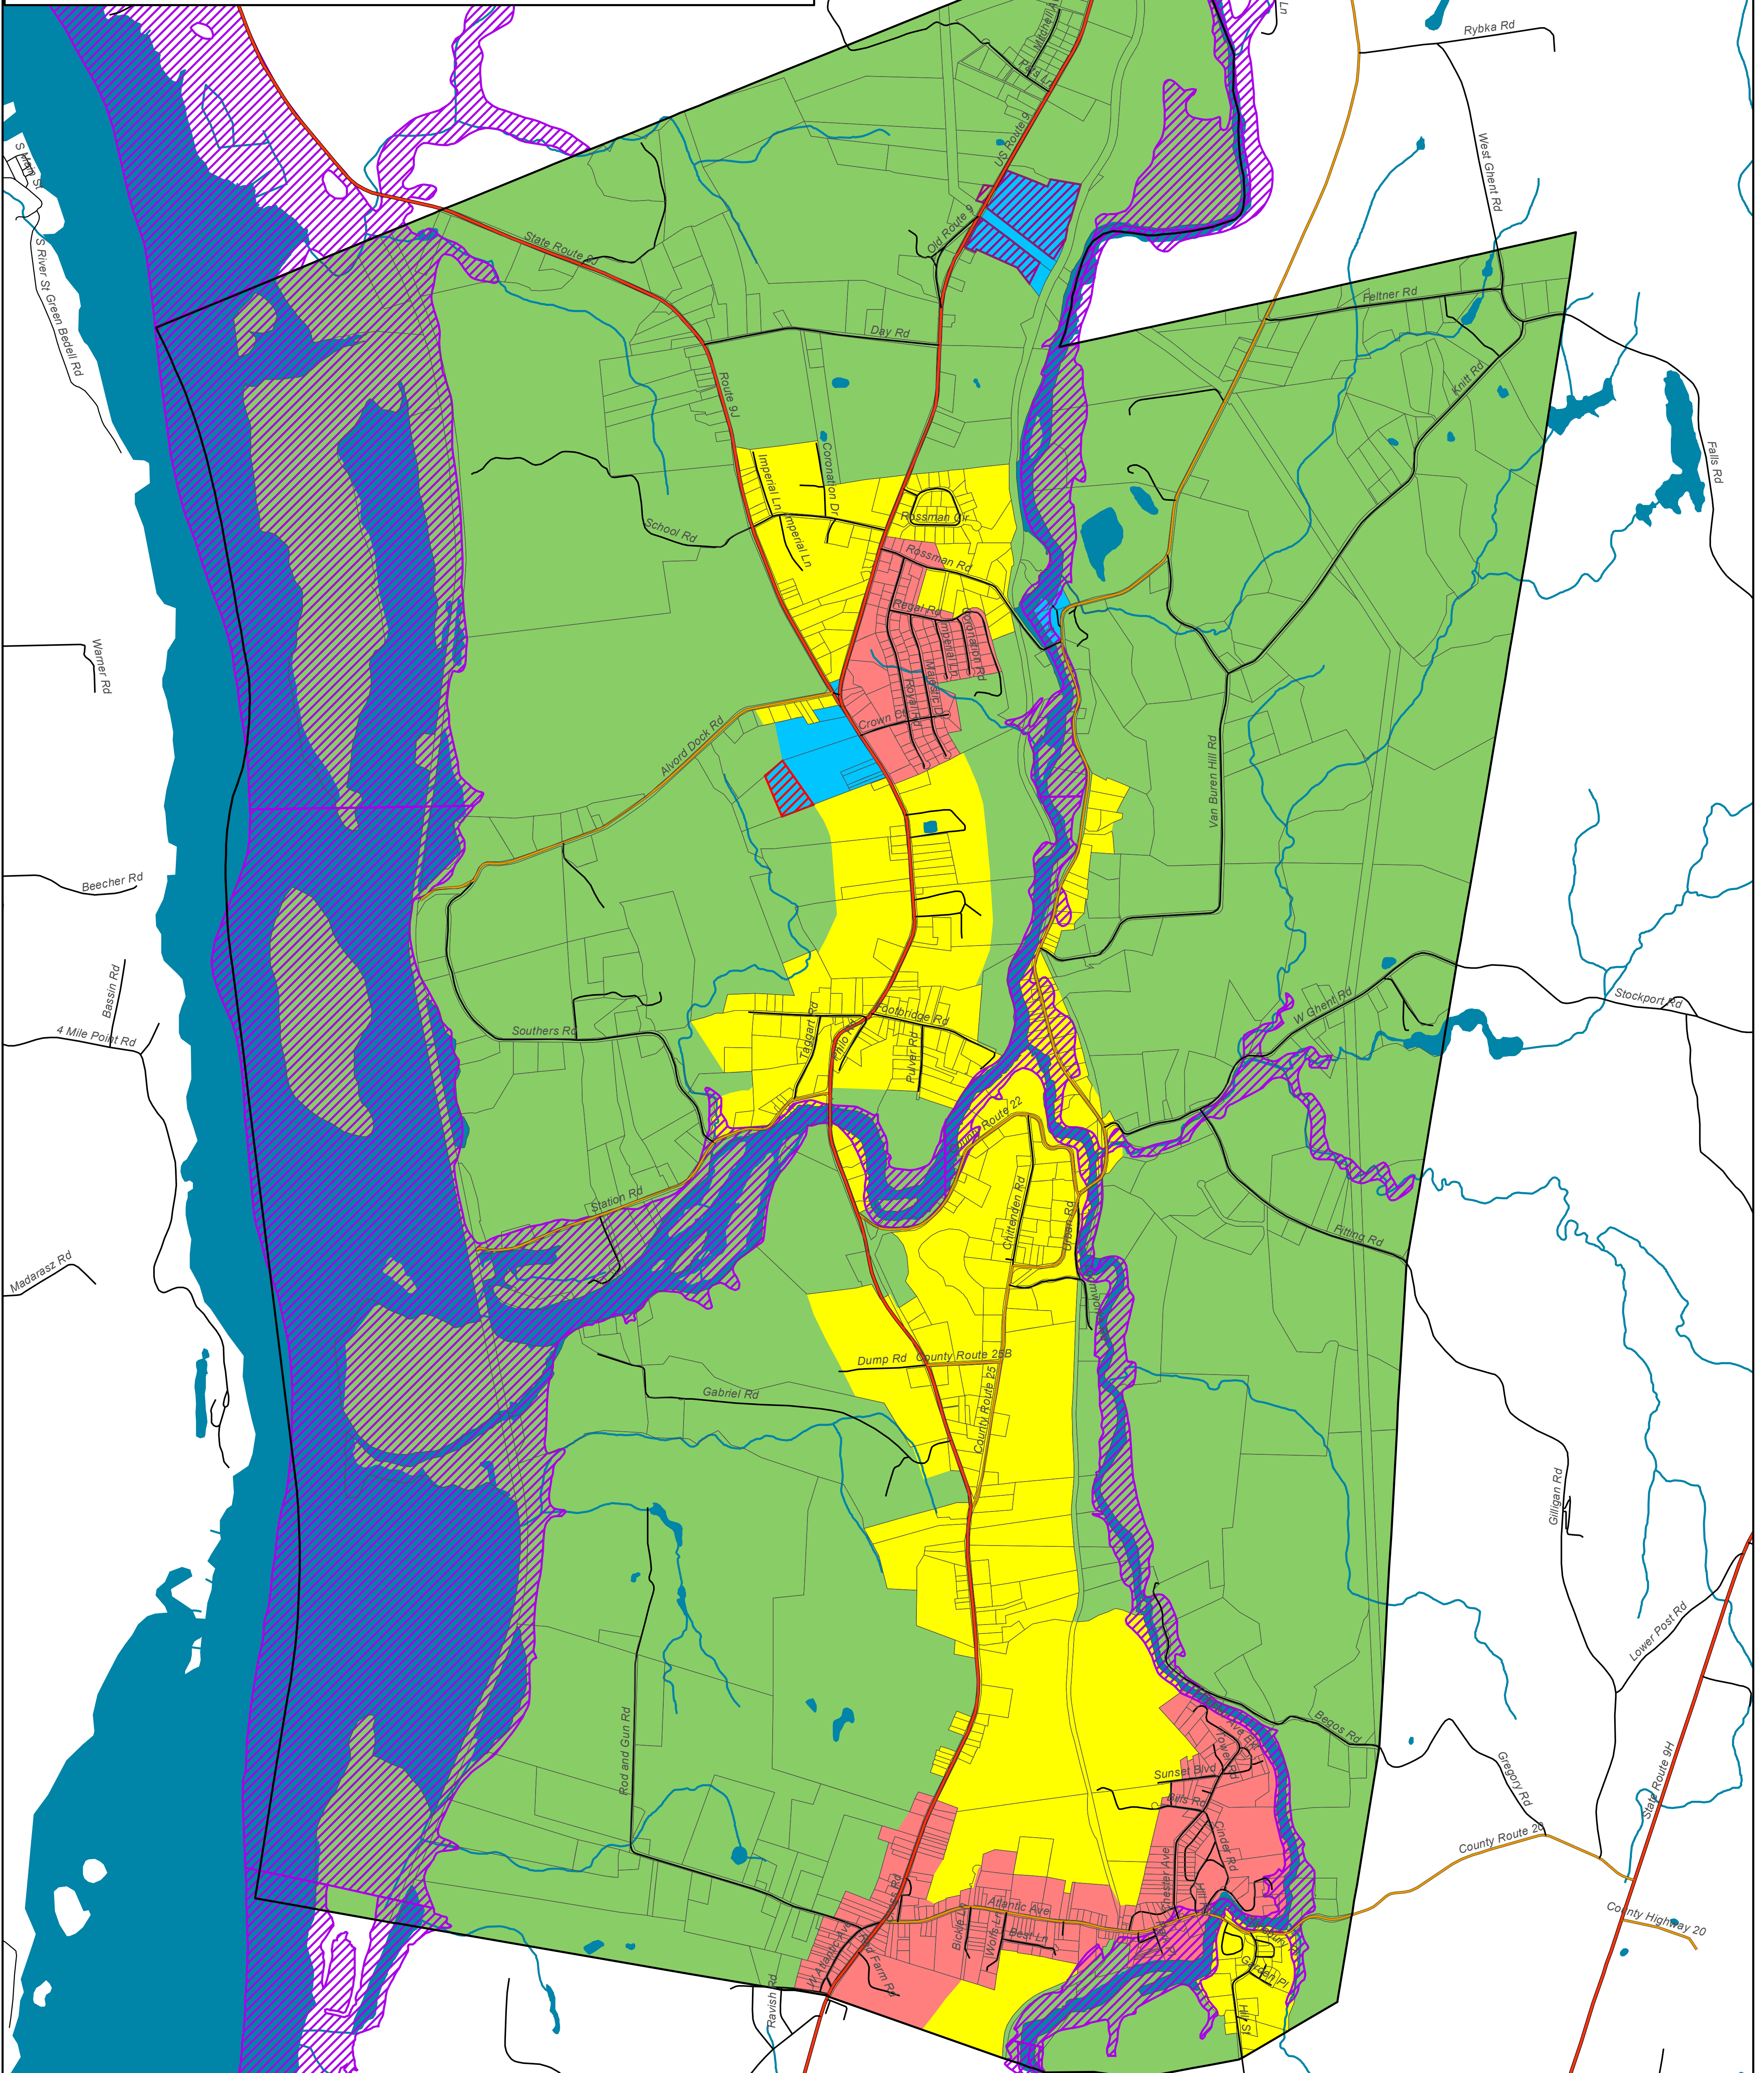

Town of Stockport

Columbia County, NY

Draft Land Use District Map - v4
Flood Fringe Overlay District

Town Boundary	Water
Property Boundaries	Streams
Roads	Flood Fringe Overlay - v4
Thruway & Berkshire Spur	Auto Salvage PDD - v4
State Route	Adult Use Overlay - v4
County Road	Hamlet - v4
Town Road	Commercial - v4
Village Street	Residential - v4
City Street	Rural Residential - v4
Unknown	

0 1,500 3,000 6,000 Feet

0 0.5 1 Miles

Draft Map Date:
November 7, 2007