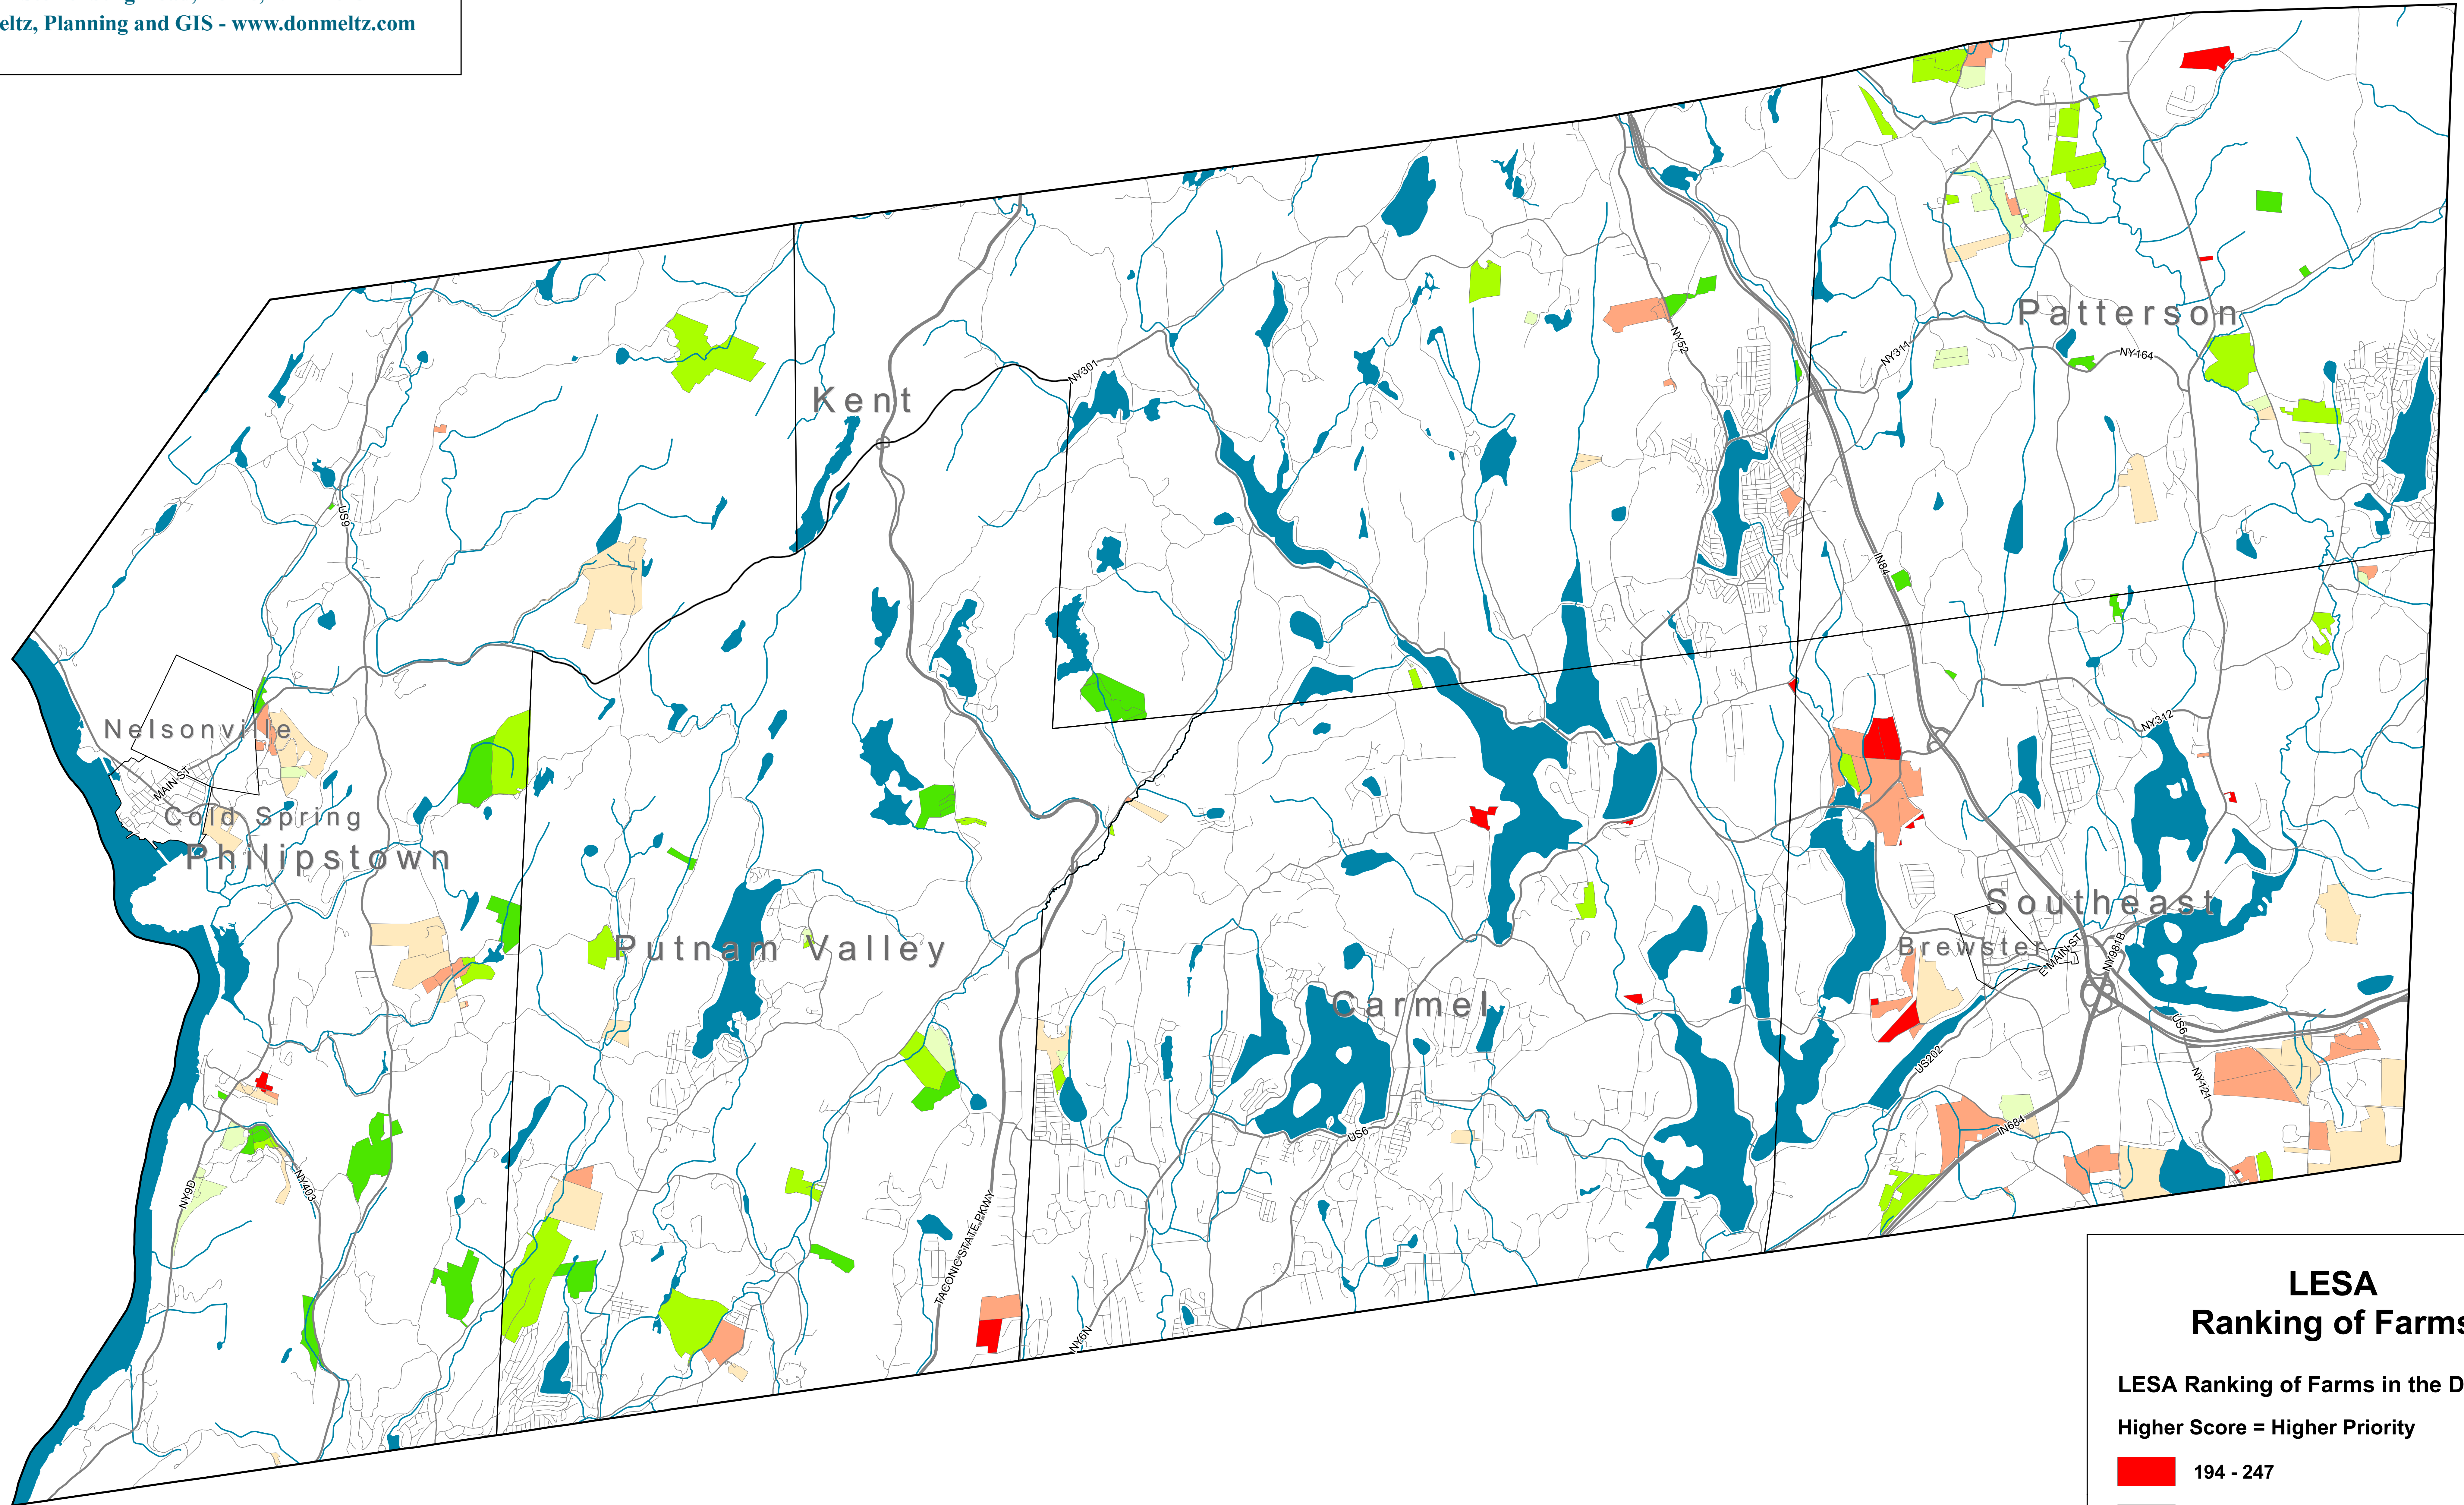

Community Planning &
Environmental Associates

Nan Stolzenburg, AICP - www.planningbetterplaces.com
152 Stolzenburg Road, Berne, NY 12023
Don Meltz, Planning and GIS - www.donmeltz.com

Putnam County Agricultural and Farmland Protection Plan

LESA Ranking of Farms

LESA Ranking of Farms in the Database

Higher Score = Higher Priority

- 194 - 247
- 152 - 193
- 109 - 151
- 78 - 108
- 49 - 77
- 25 - 48

Data Sources

Municipal Boundaries: NYS Department of Transportation, 1999
Roads: NYS Department of Transportation, 1999
Water Features: NYS Department of Transportation, 1999
Farm Parcels: Putnam County Department of Technology & Geographic Information Systems, 2003

Farms were identified through the County Real Property tax parcel classification codes, landowners participating in the County Agricultural District, and landowners participating in the County Agricultural Assessment program

0 1 2 4 Miles

Map Produced July 4, 2004