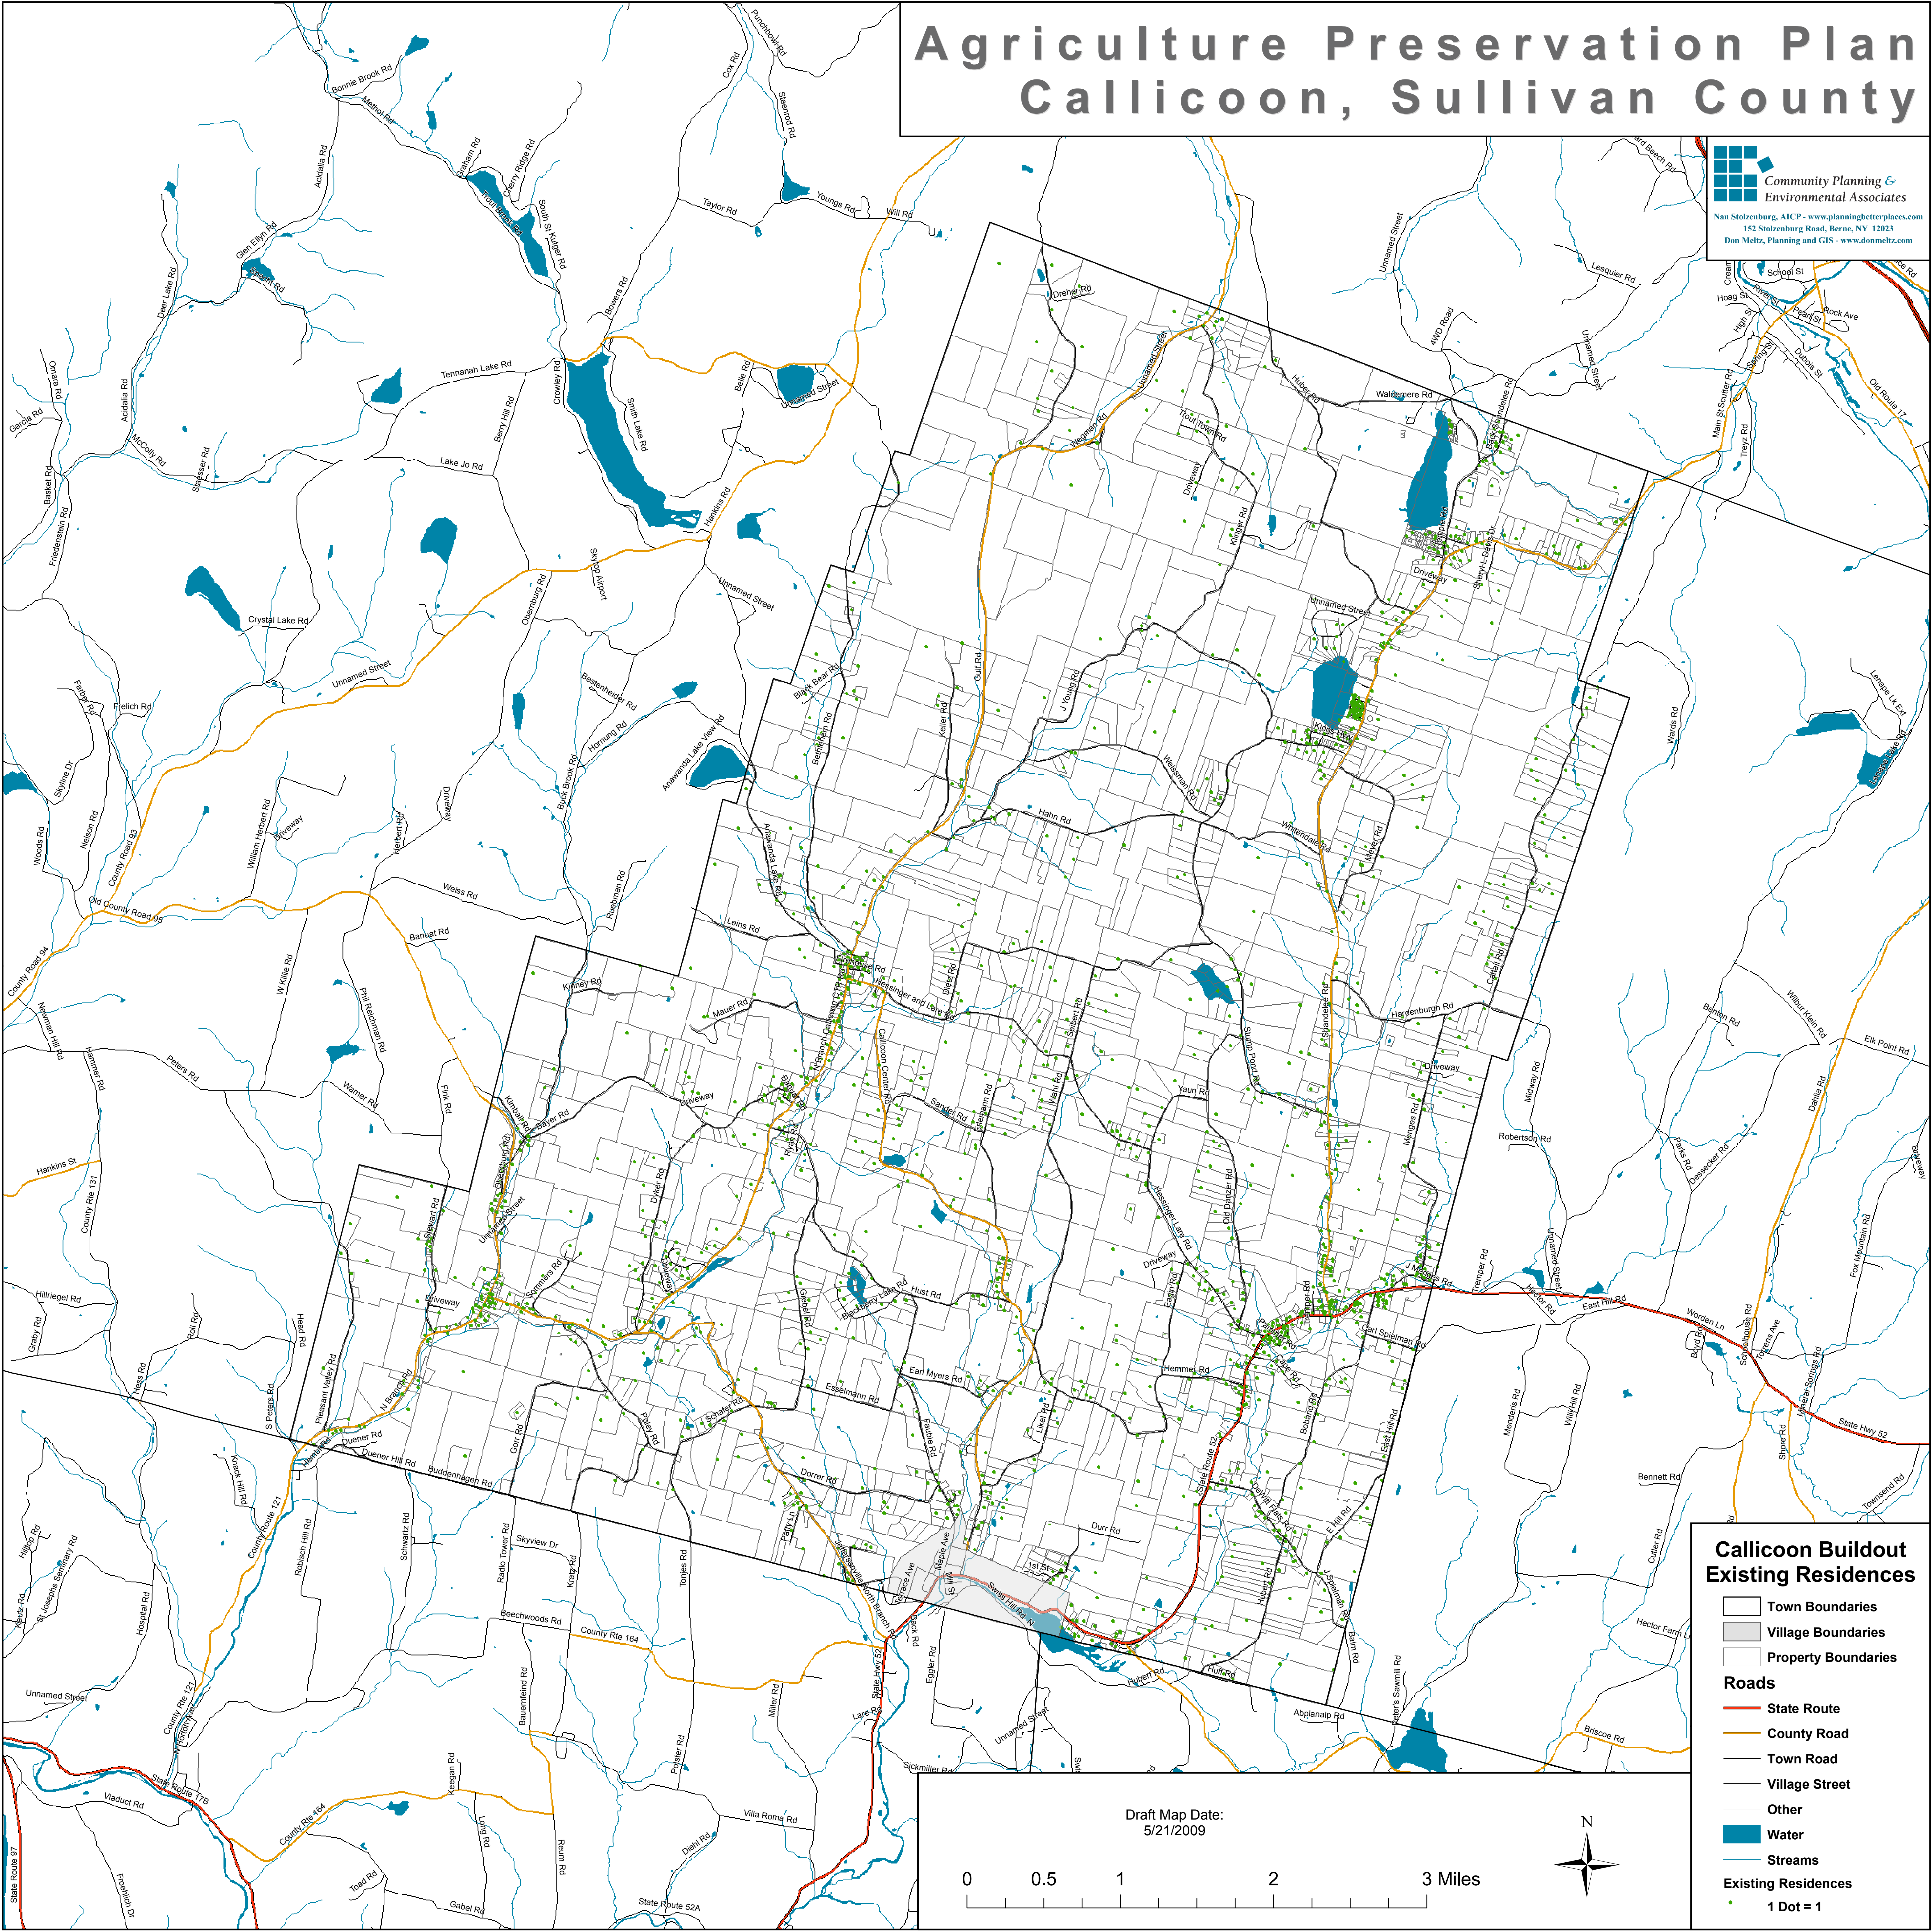

Agriculture Preservation Plan Callicoon, Sullivan County

Community Planning & Environmental Associates
 Nan Stolzenburg, AICP - www.planningbetterplaces.com
 152 Stolzenburg Road, Berne, NY 12023
 Don Metz, Planning and GIS - www.donmetz.com

Callicoon Buildout Existing Residences

- Town Boundaries
- Village Boundaries
- Property Boundaries

Roads

- State Route
- County Road
- Town Road
- Village Street
- Other

Water

- Water
- Streams

Existing Residences

- 1 Dot = 1