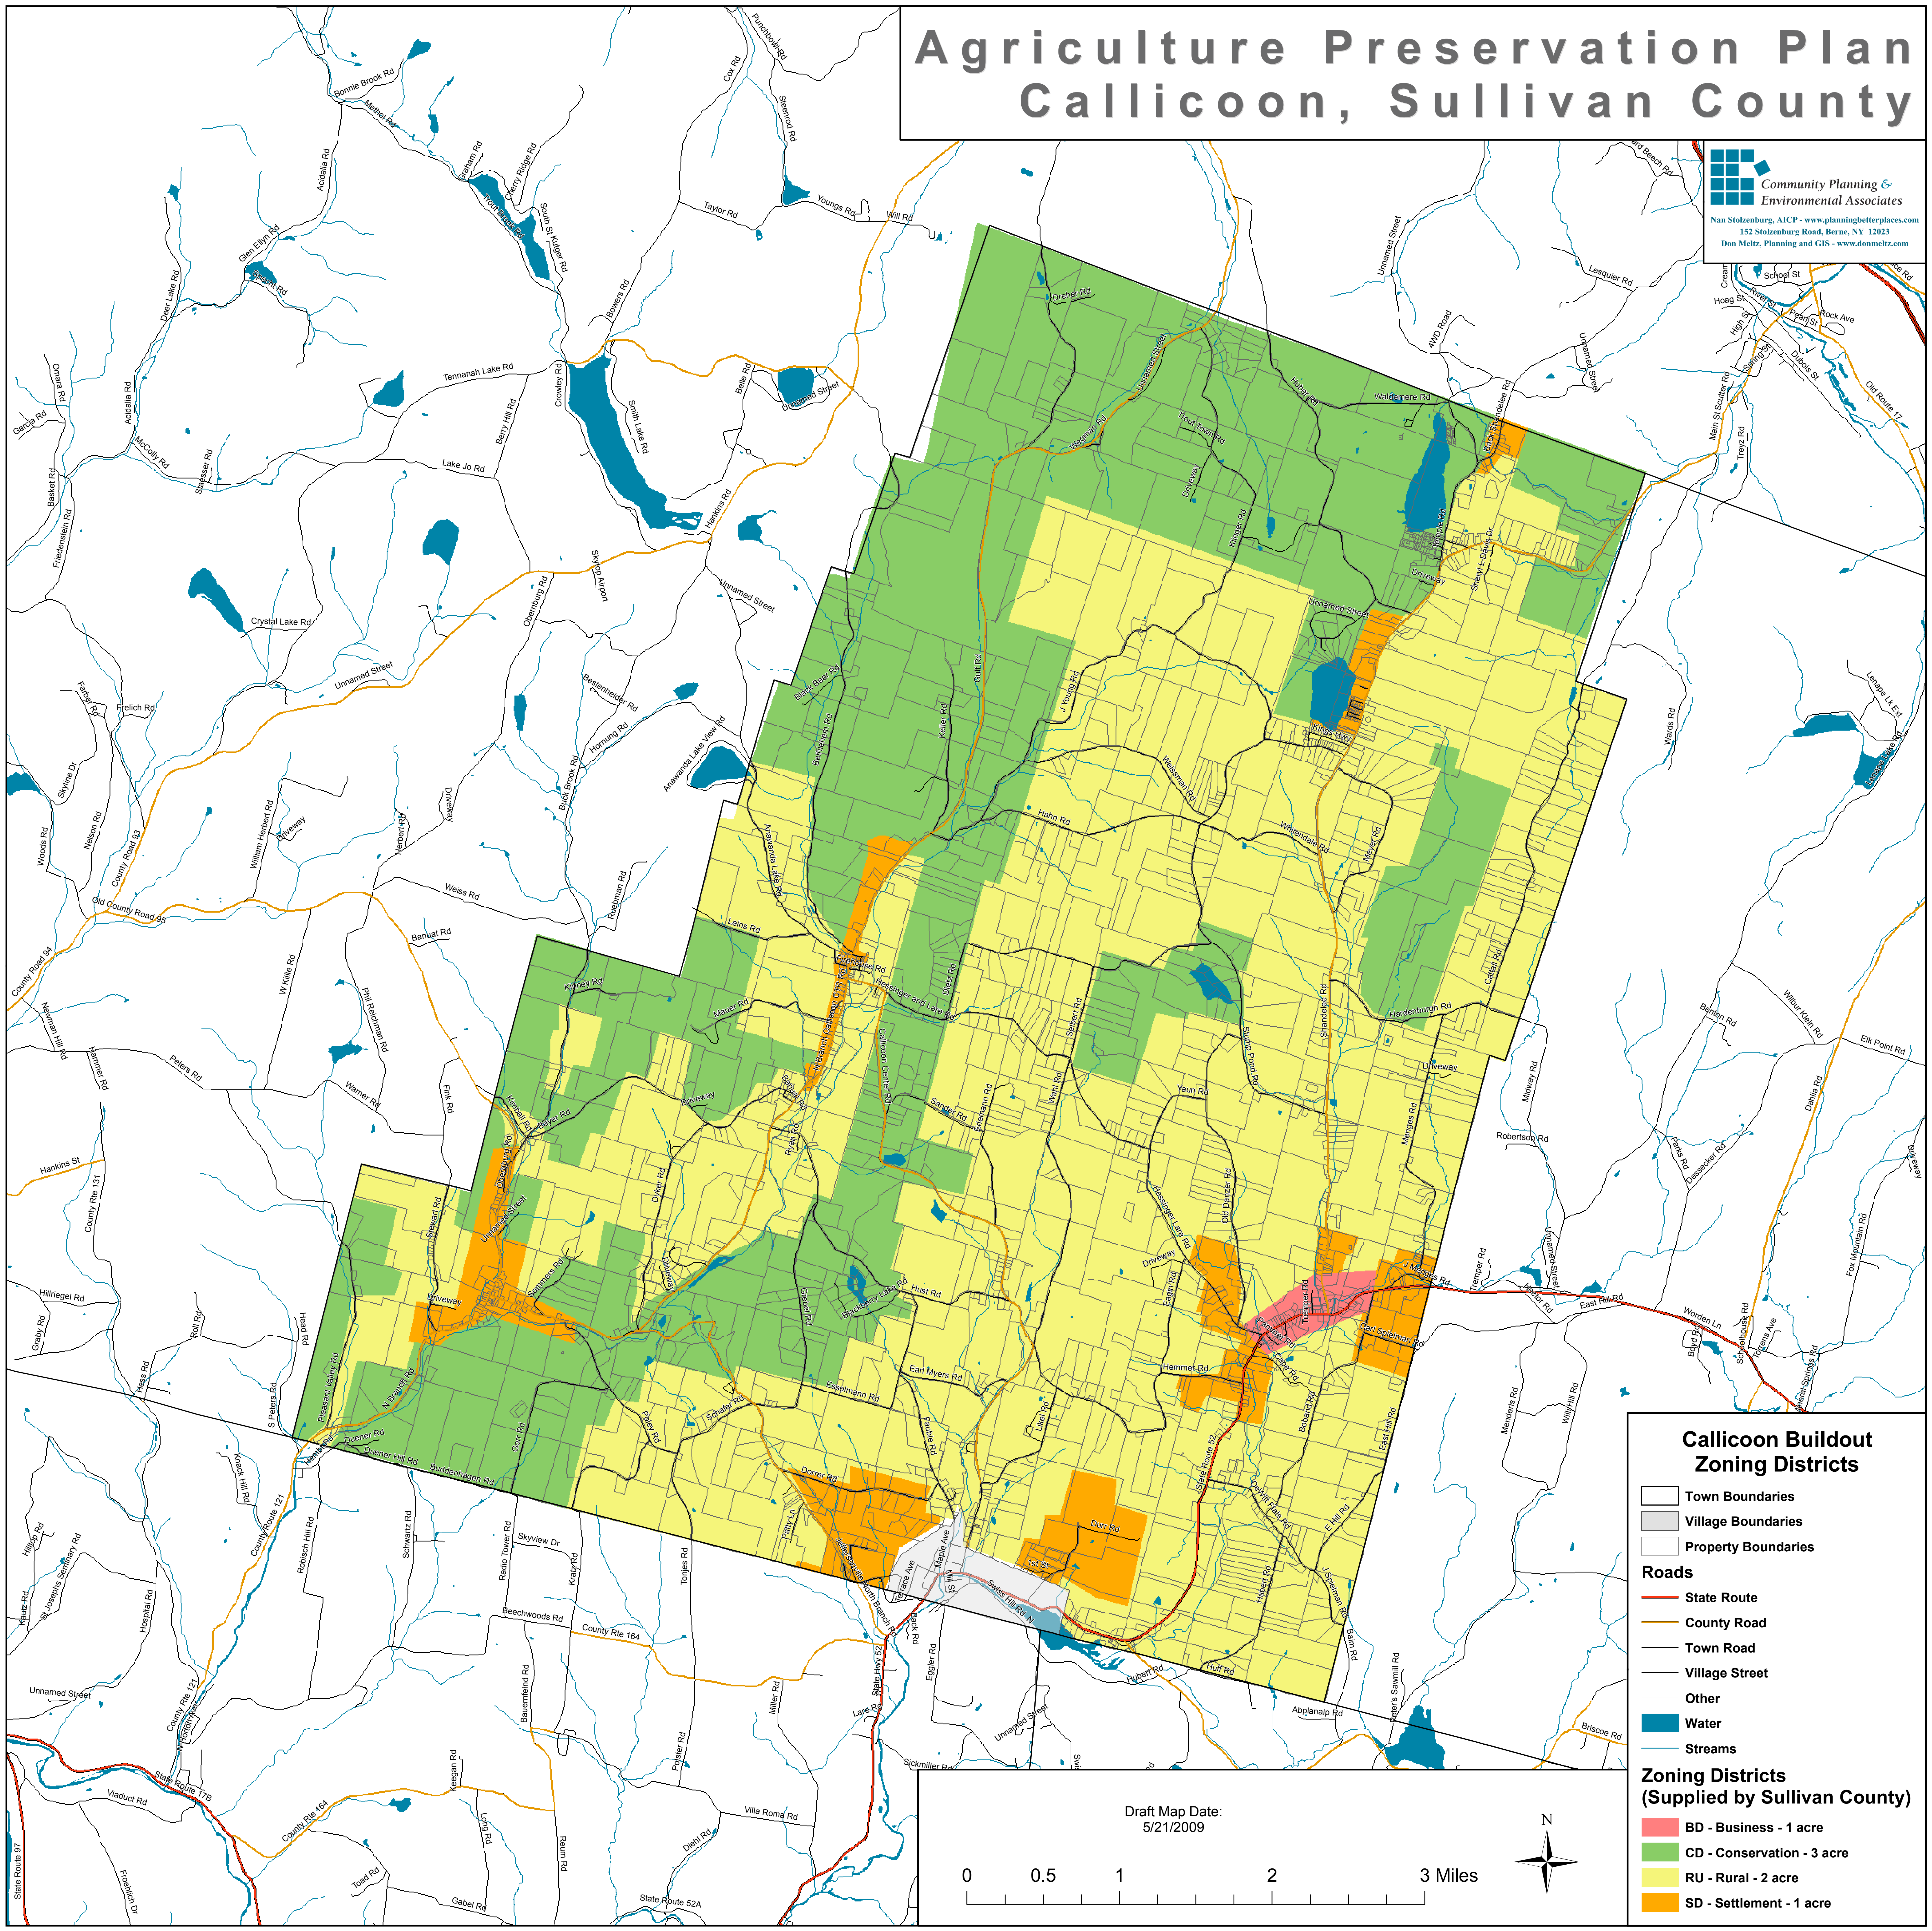

Agriculture Preservation Plan Callicoon, Sullivan County

Community Planning & Environmental Associates
 Nan Stolzenburg, AICP - www.planningbetterplaces.com
 152 Stolzenburg Road, Berne, NY 12023
 Don Melz, Planning and GIS - www.donmelz.com

Callicoon Buildout Zoning Districts

- Town Boundaries
- Village Boundaries
- Property Boundaries

Roads

- State Route
- County Road
- Town Road
- Village Street
- Other
- Water
- Streams

Zoning Districts (Supplied by Sullivan County)

- BD - Business - 1 acre
- CD - Conservation - 3 acre
- RU - Rural - 2 acre
- SD - Settlement - 1 acre

Draft Map Date:
5/21/2009

0 0.5 1 2 3 Miles