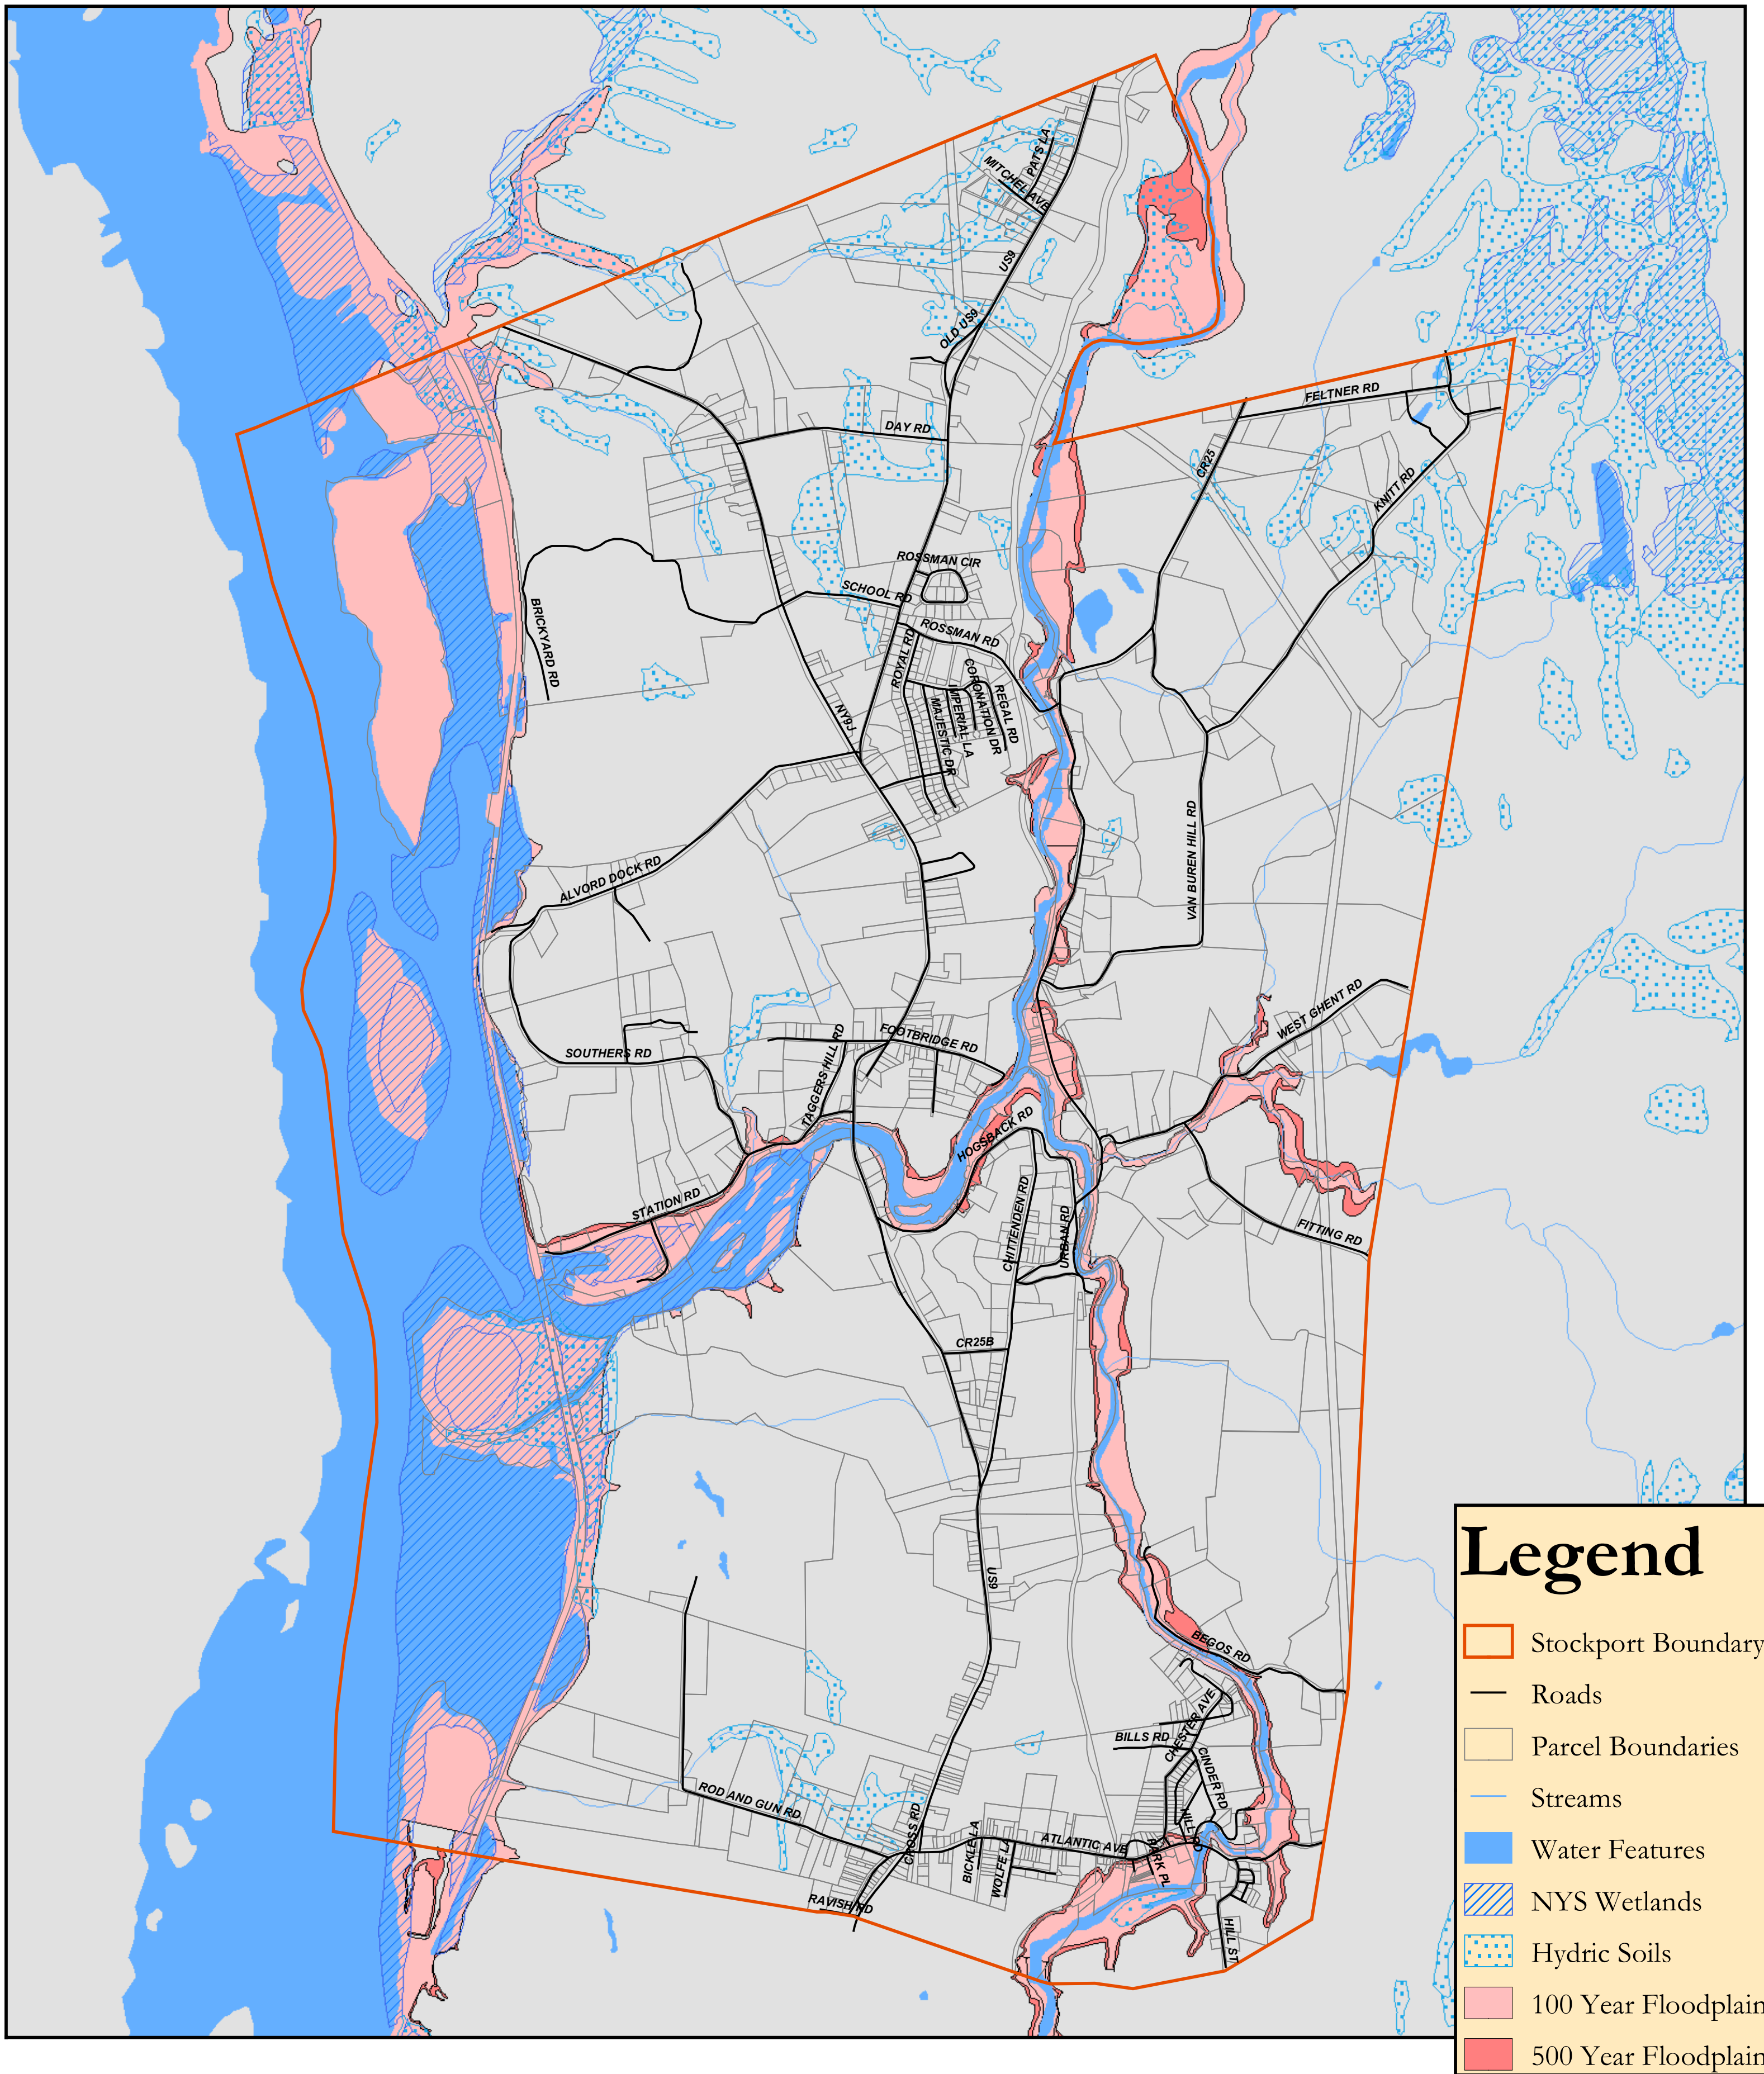

Town of Stockport Comprehensive Plan

Legend

- Stockport Boundary
- Roads
- Parcel Boundaries
- Streams
- Water Features
- NYS Wetlands
- Hydric Soils
- 100 Year Floodplain
- 500 Year Floodplain

Map 4:
Water Features, Wetlands,
Hydric Soils, and Floodplains