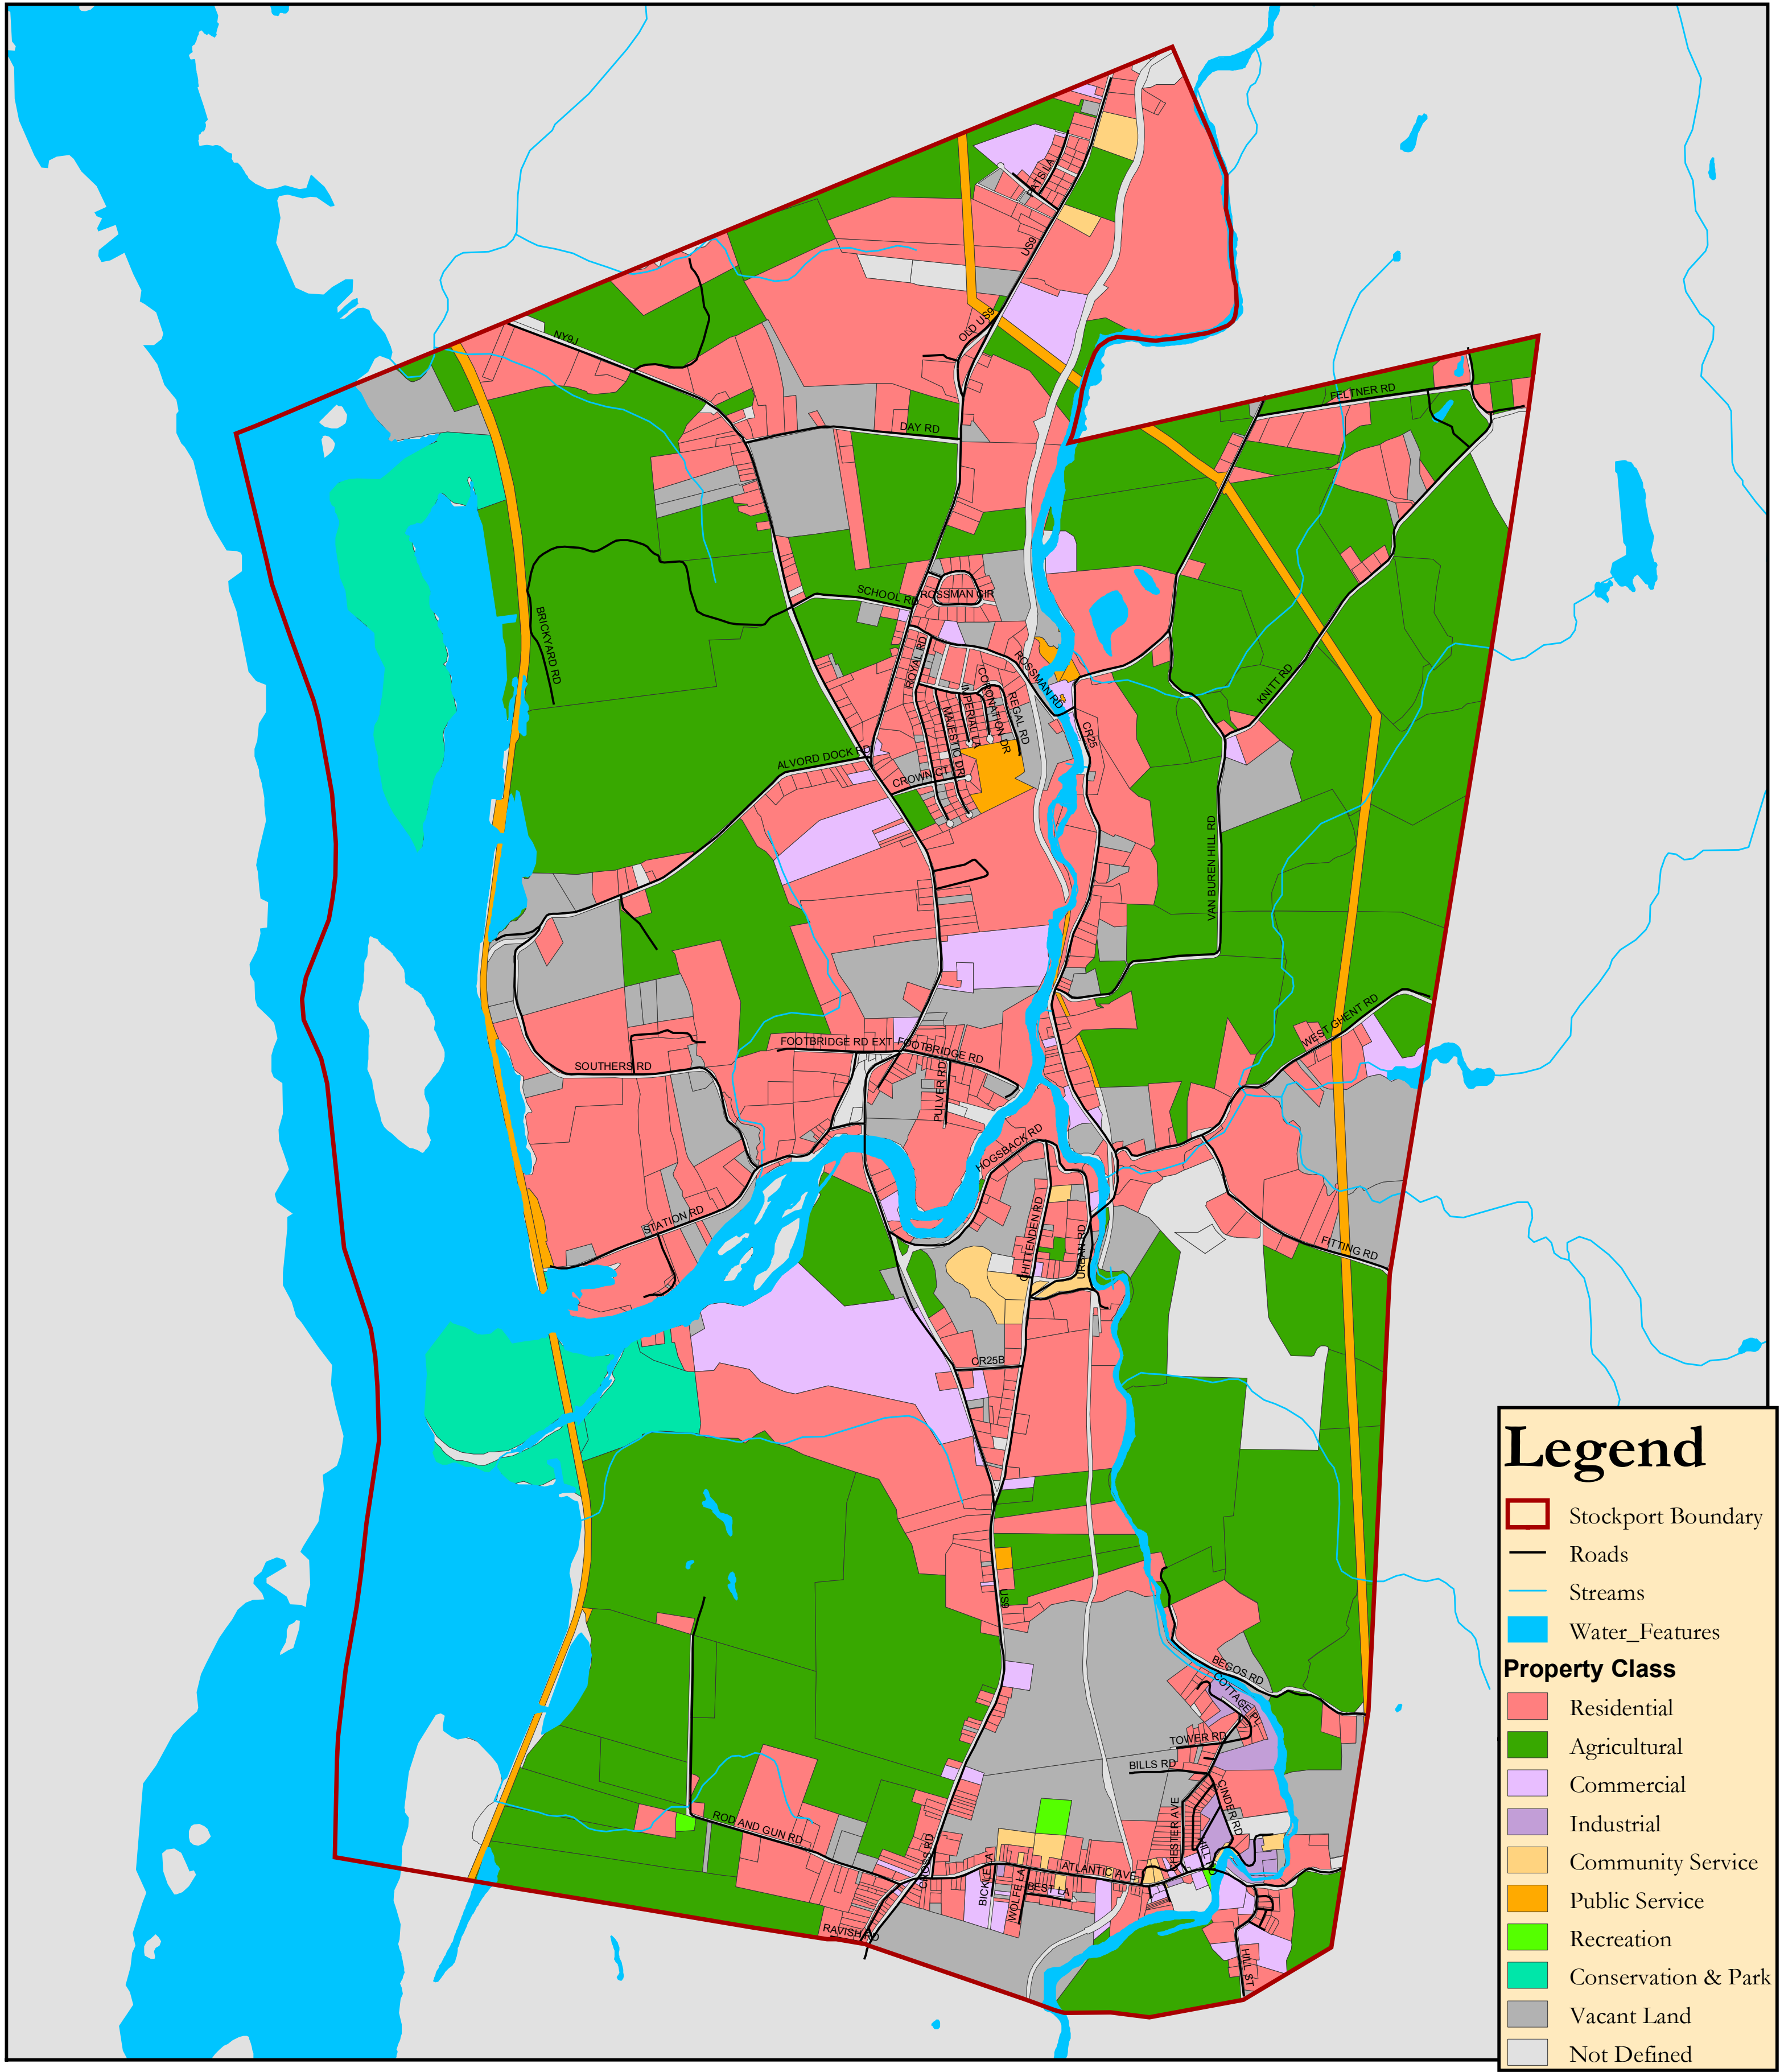

Town of Stockport Comprehensive Plan

0 0.5 1 2 Miles

Map 8:
Property Class/Land Use