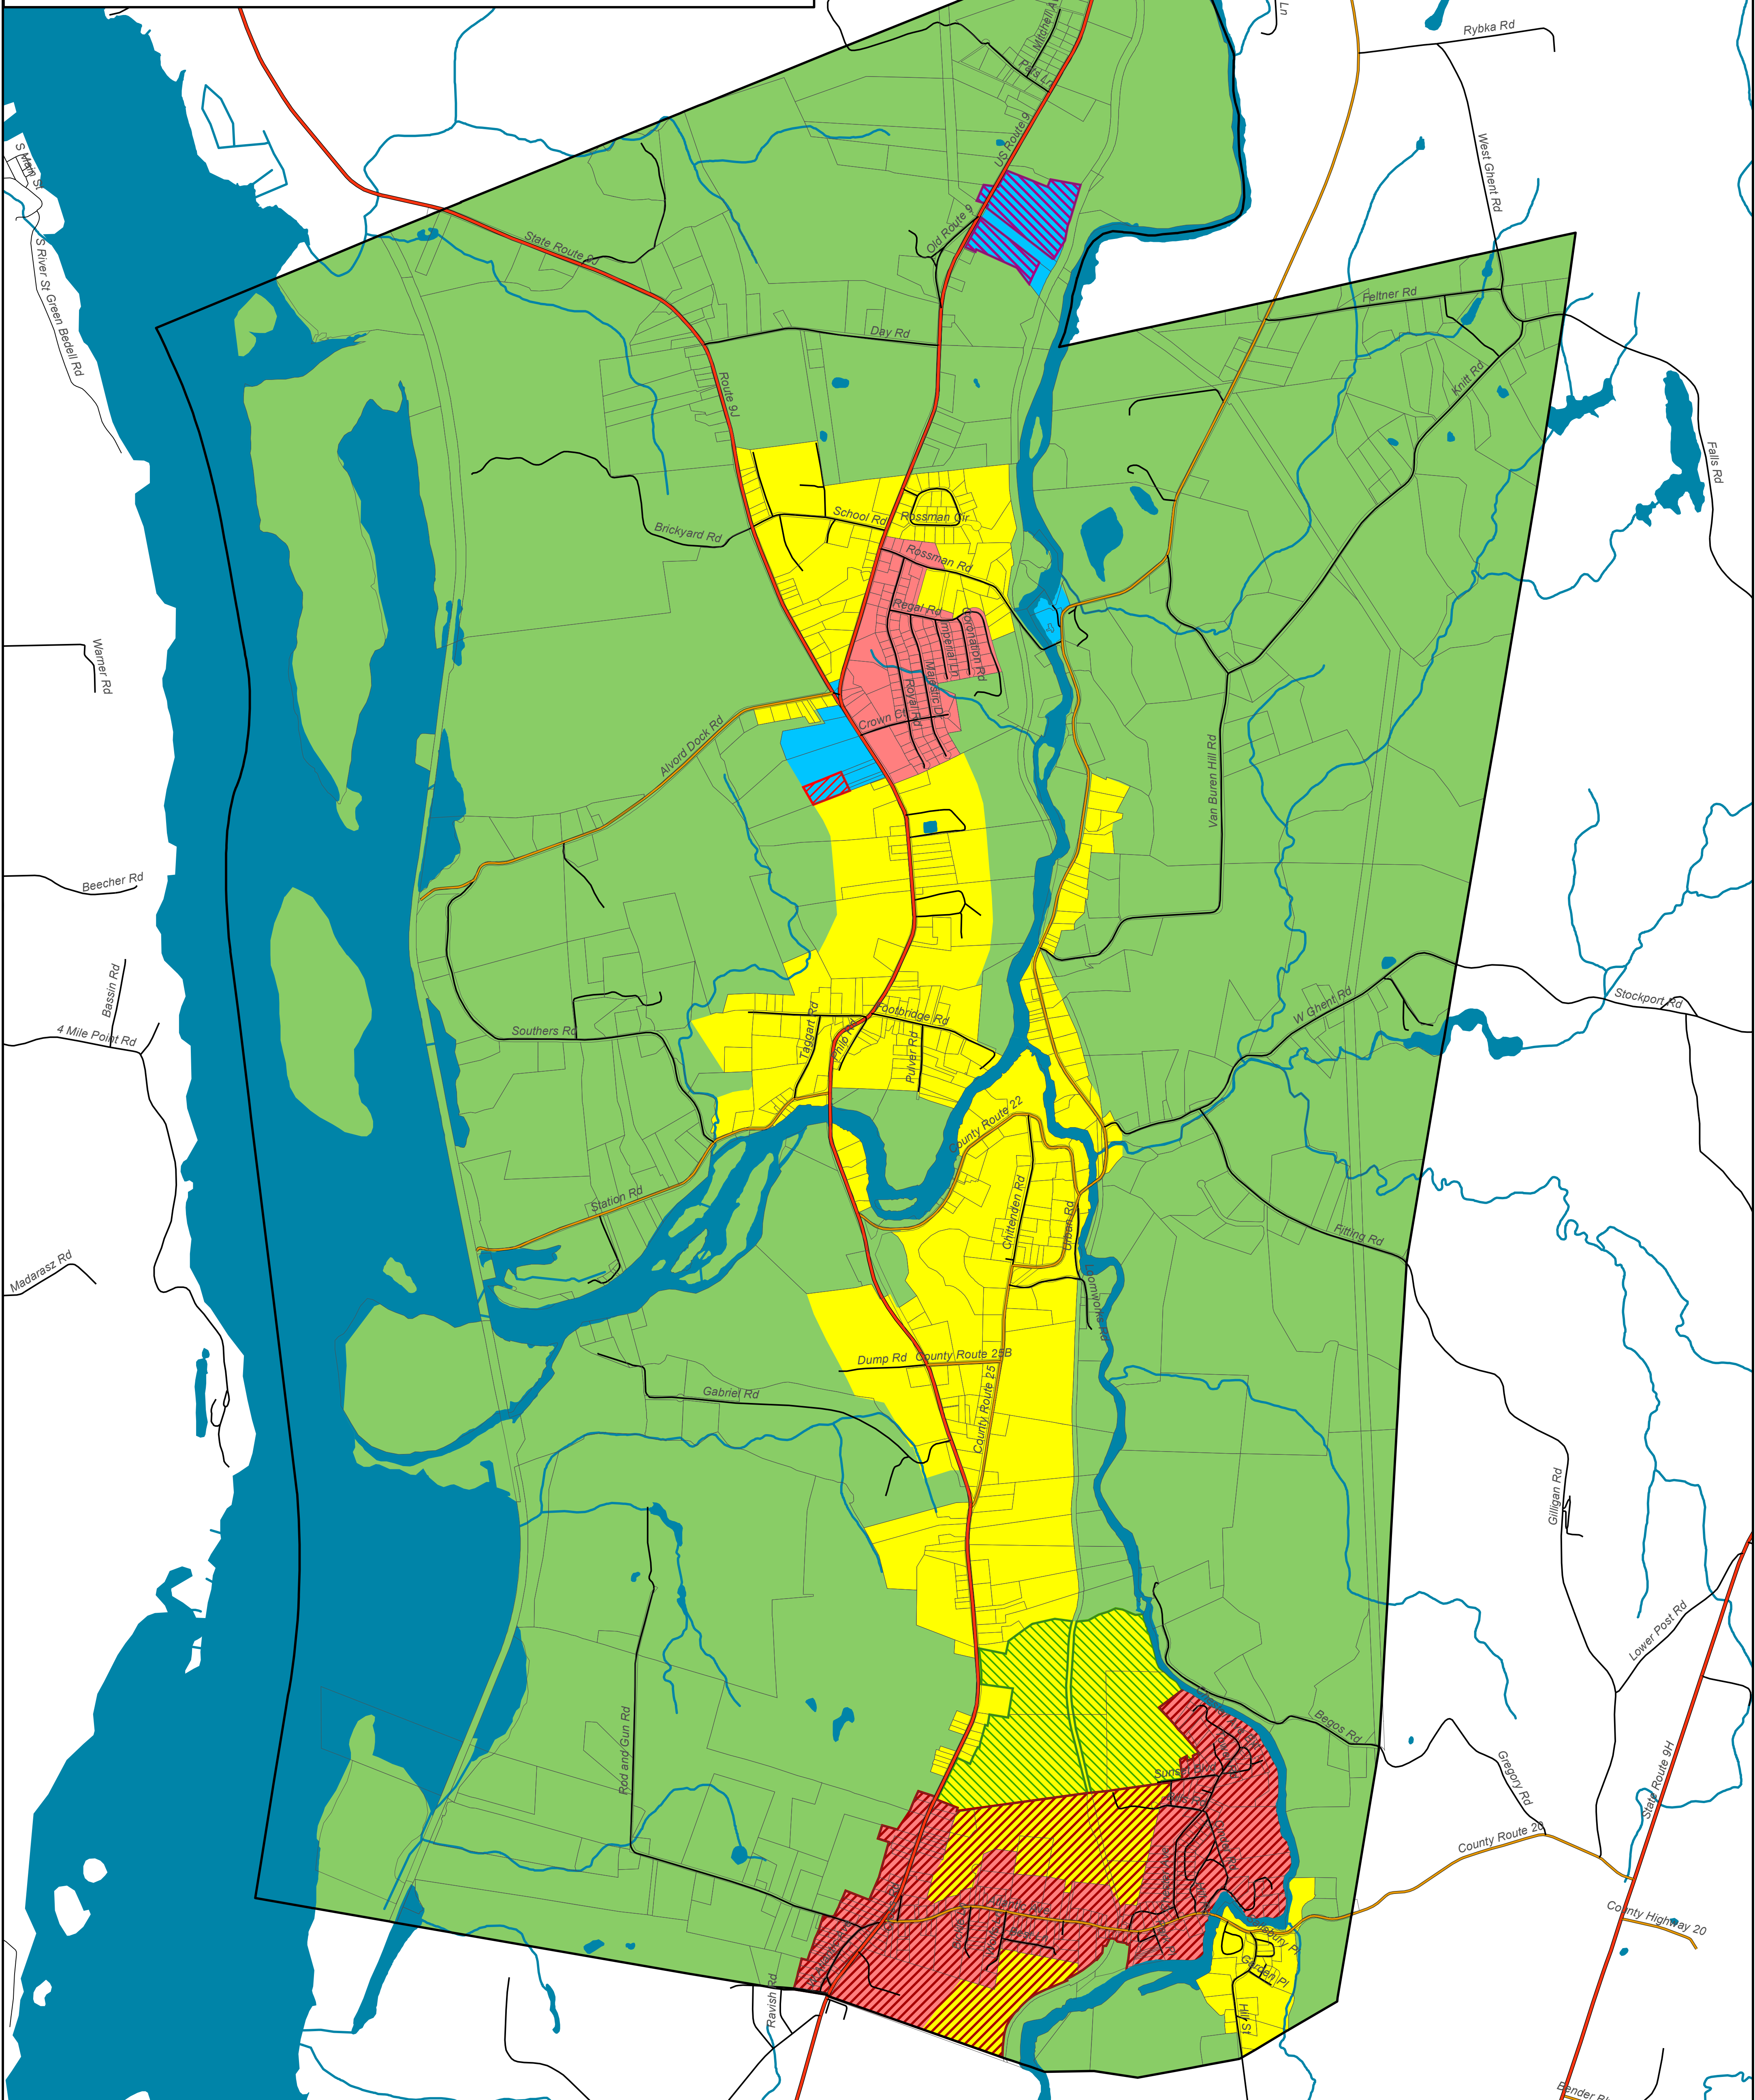

Town of Stockport

Columbia County, NY

Land Use District Map

- | | |
|---------------------|------------------------|
| Town Boundary | Hamlet |
| Property Boundaries | Commercial |
| Roads | Residential |
| State Route | Rural Residential |
| County Road | Auto Salvage PDD |
| Town Road | Columbia Springs PDD |
| Village Street | Senior Citizen Overlay |
| Water | Adult Use Overlay |
| Streams | |