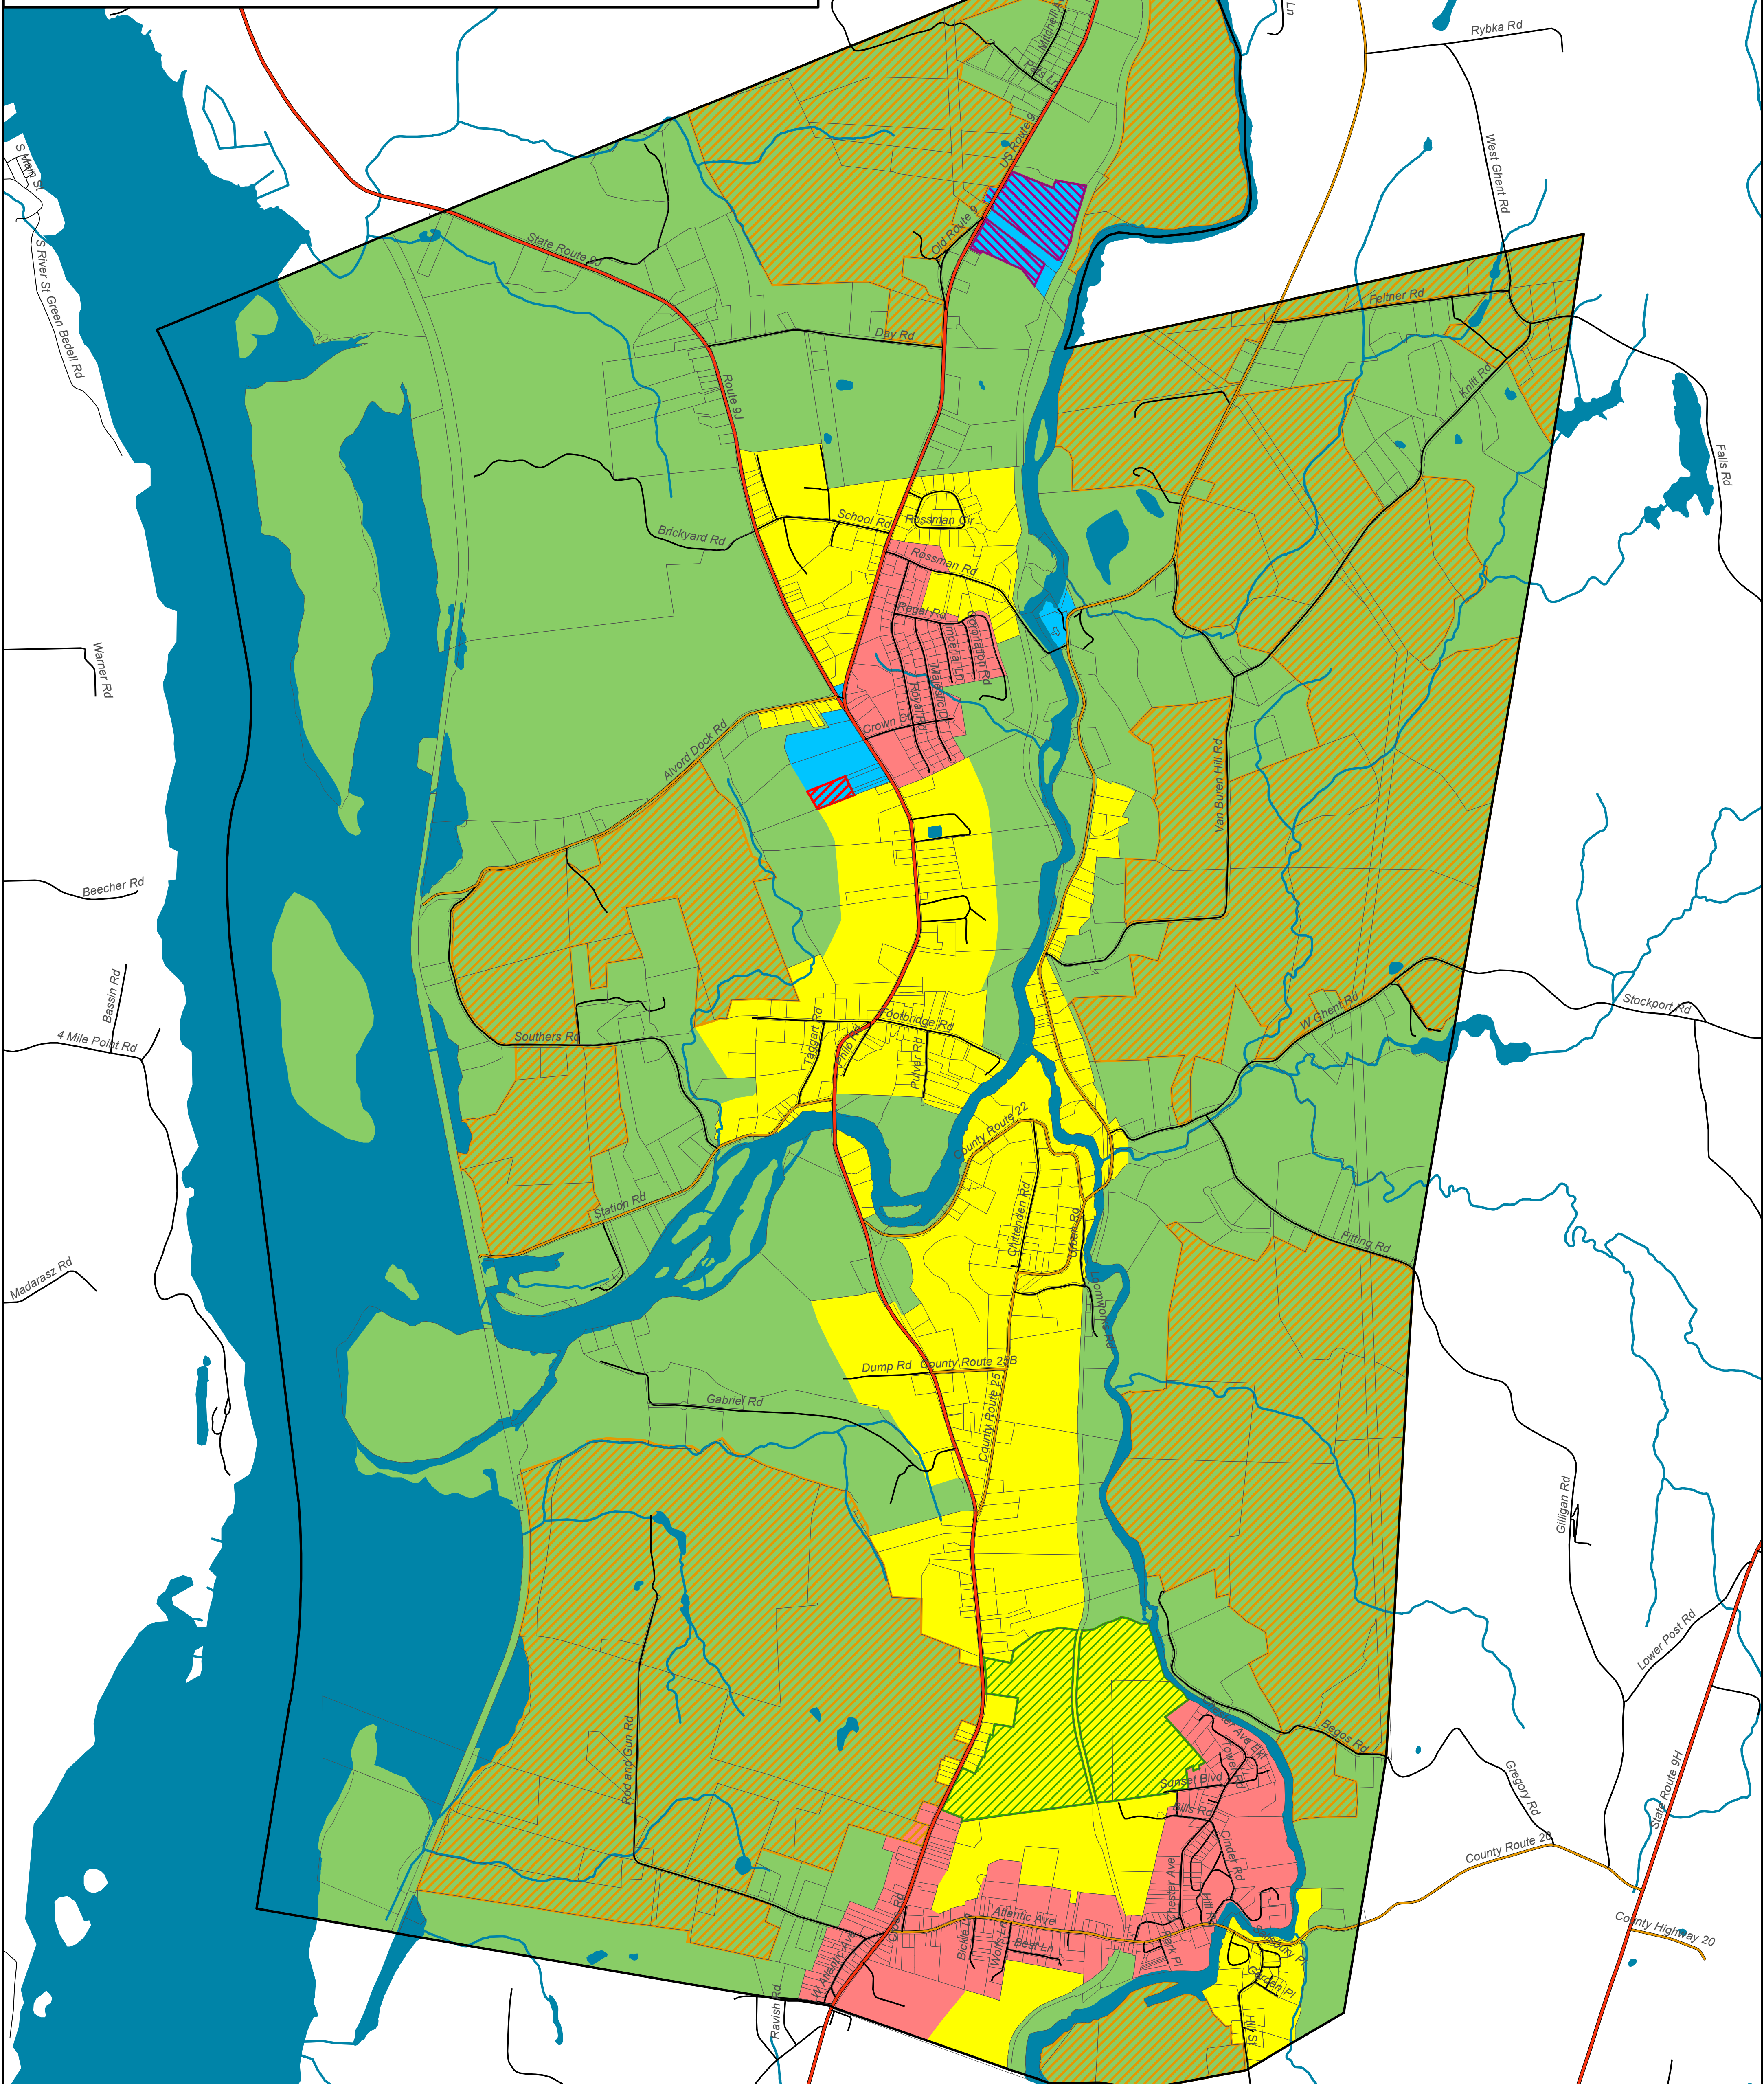

Town of Stockport

Columbia County, NY

Land Use District Overlay Map
Agriculture Overlay District

Town Boundary	Agriculture Overlay
Property Boundaries	Hamlet
Roads	Commercial
State Route	Residential
County Road	Rural Residential
Town Road	Auto Salvage PDD
Village Street	Columbia Springs PDD
Water	Adult Use Overlay
Streams	