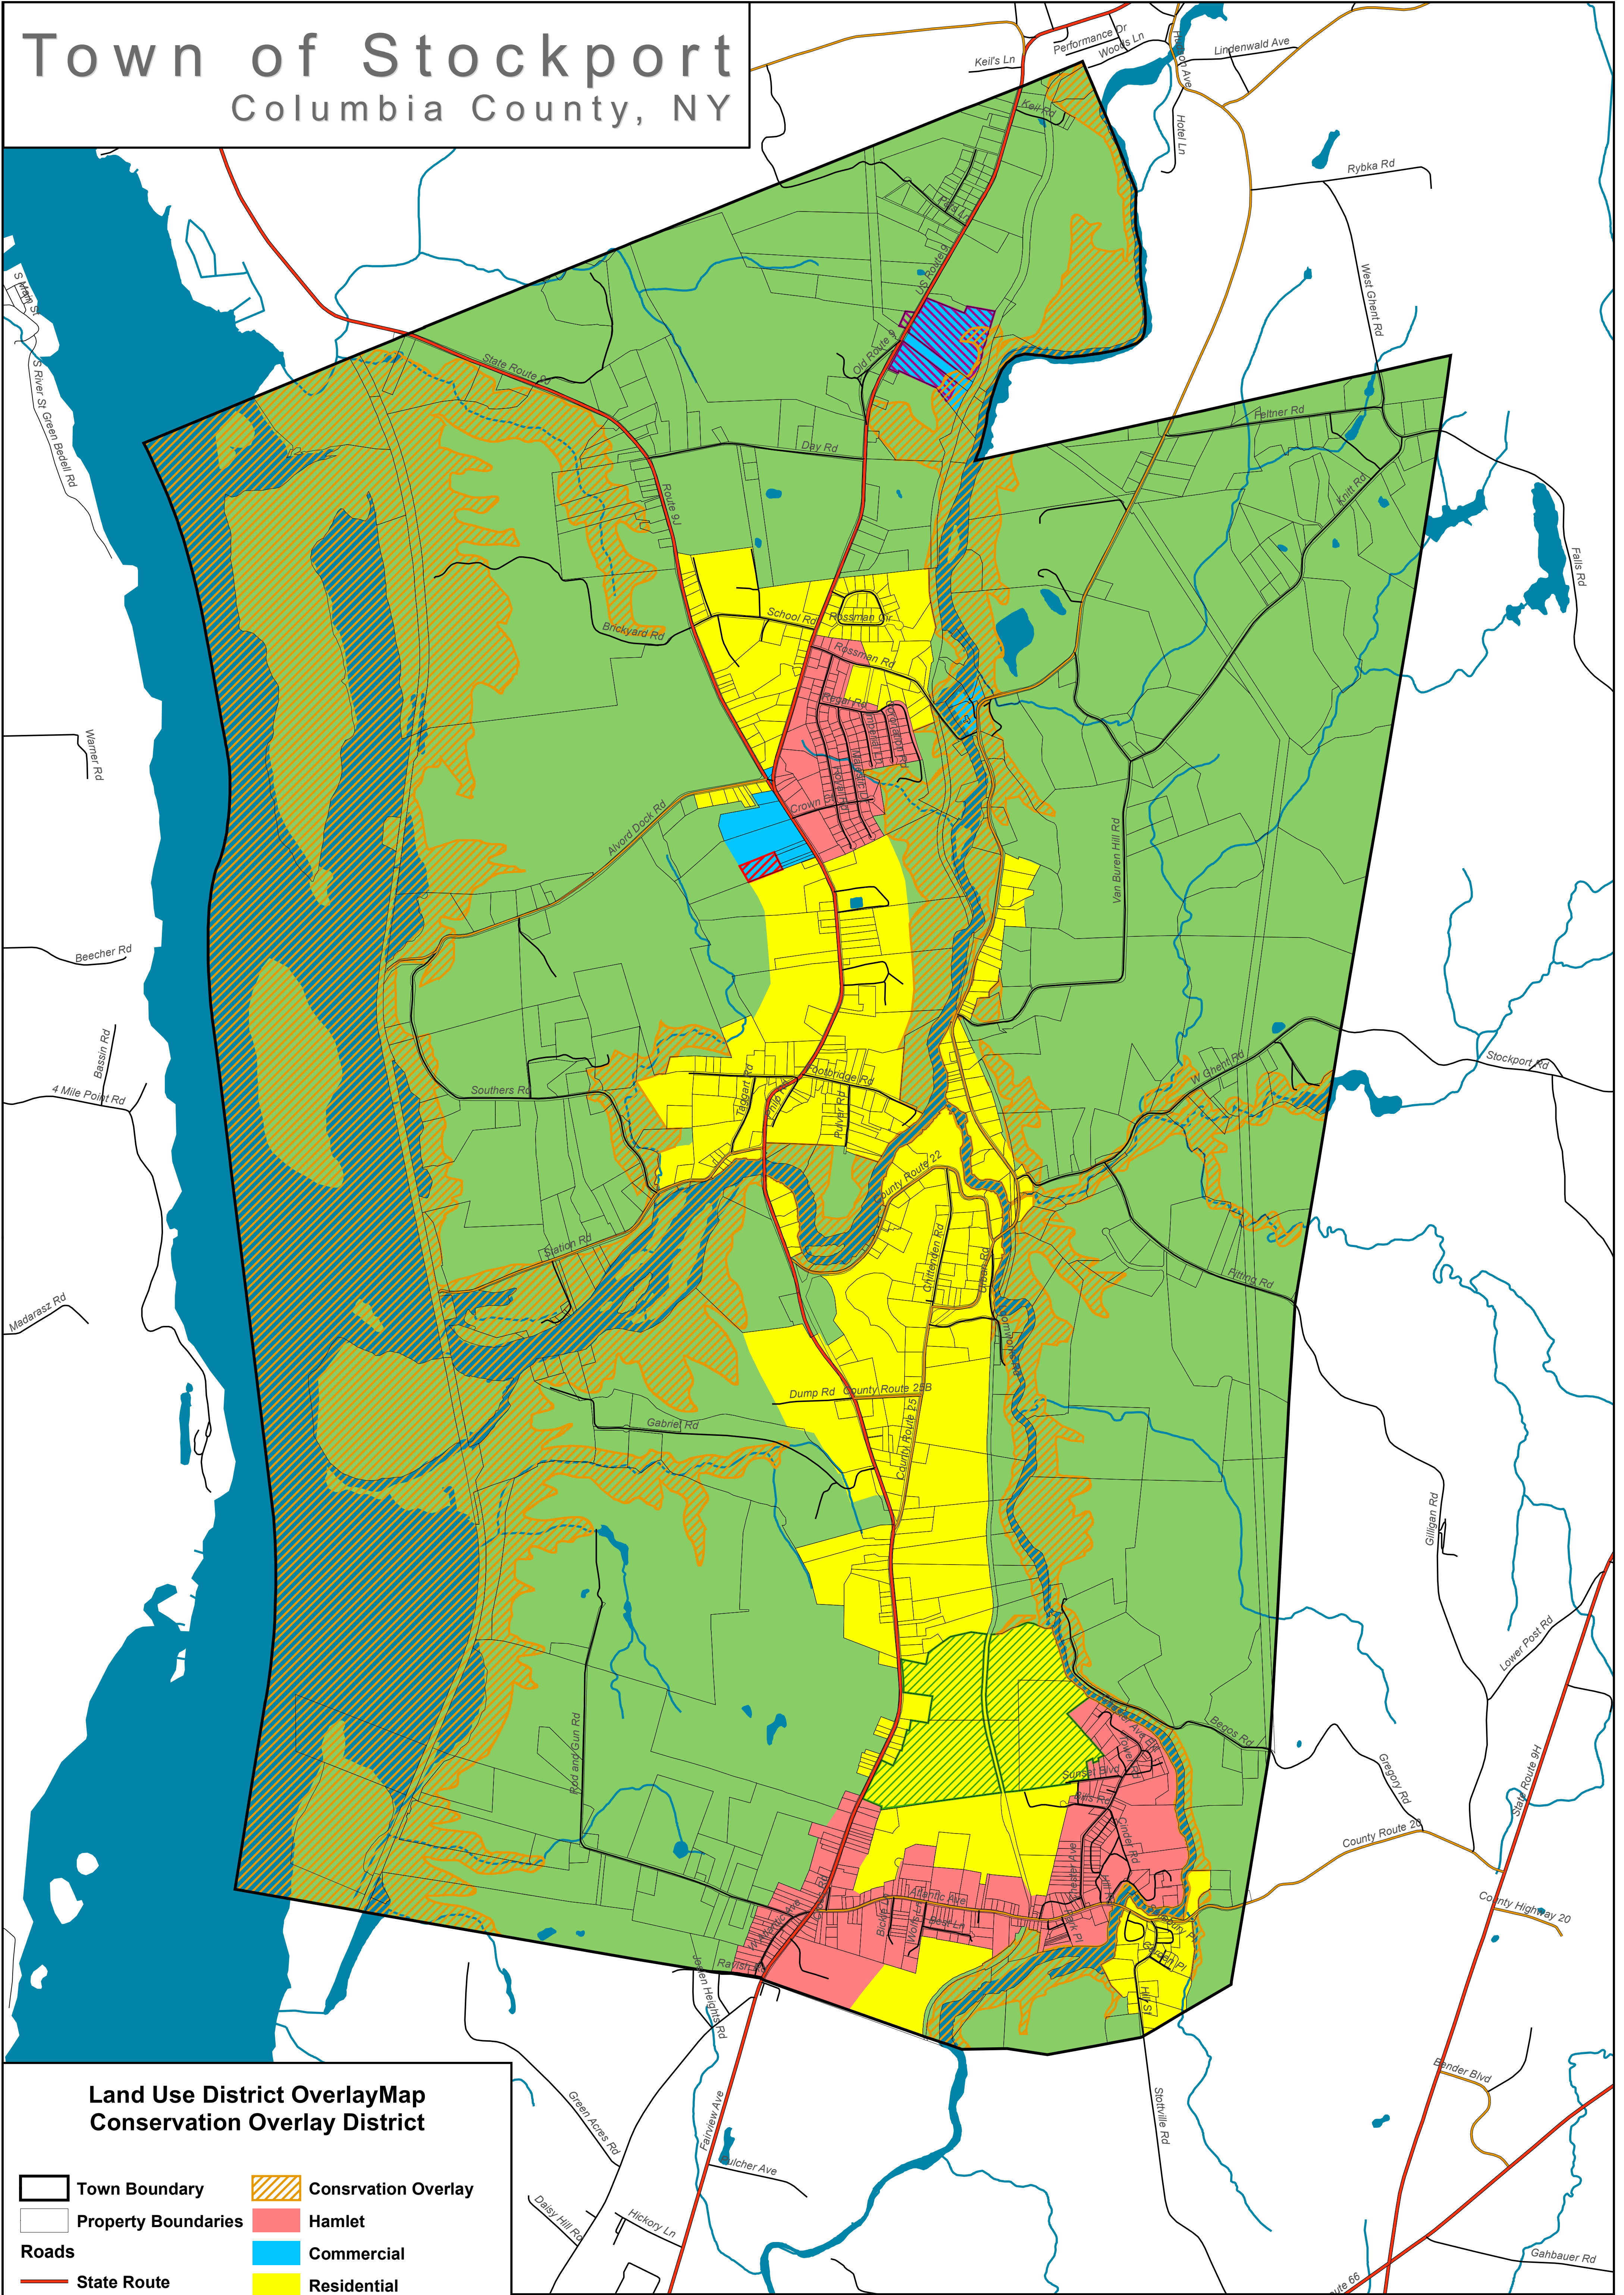

Town of Stockport

Columbia County, NY

Land Use District Overlay Map Conservation Overlay District

- | | |
|---------------------|----------------------|
| Town Boundary | Conservation Overlay |
| Property Boundaries | Hamlet |
| Roads | Commercial |
| State Route | Residential |
| County Road | Rural Residential |
| Town Road | Columbia Springs PDD |
| Village Street | Auto Salvage PDD |
| Water | Adult Use Overlay |
| Streams | |